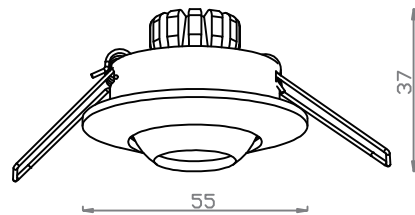

Yuca Round Tilted

3W 250LM 3000K 45°

Main Body Material: Aluminum
Die-Casting

Dimmable - NO

Cutout: Φ 45mm