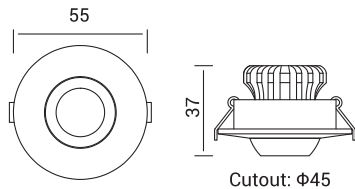

Yuca Round Tilted

3W 250LM 3000K 45°

Main Body Material: Aluminum
Die-Casting

Dimmable - NO

Cutout: Φ 45mm