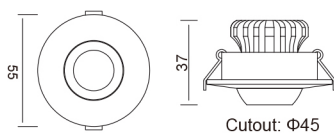

Yuca Round Tilted

Quickinfo

GENERAL

Indoor Lighting-recessed downlight
 recessed downlight
 IP20
 AREEK
 110-240 V 50/60Hz
 EPISTAR COB
 Shinland
 Die-casting aluminum

COLOUR

○ White ● Black

DIMENSIONS

size in mm

Purchase Code	Luminaire Power [W]	Luminaire Lumen [lm]	Color Temperature [K]	Beam Angle [°]	CRI [Ra]
2404.003.045.3000.80	3	250	3000	45	>80

ERP LABEL

DOBAC Yuca Round Tilted
LED

This luminaire contains built-in LED lamps

200pcs / ctn
 G.W. 10.50kg
 ctn size 375x325x420 mm

45° 3000K CRI >80

AVERAGE BEAM ANGLE(50%):45.0 DEG

Flux out:145.5 lm

Note: The Curves indicate the illuminated area and the average illumination when the luminaire is at different distance.