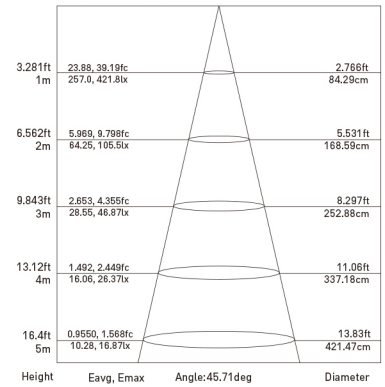

A++
A+
A
B
C
D
E

} LED

The lamps cannot be changed in the luminaire

847/2012

Sample image

Yuca Square Tilted

2404.003.045.3000.80

Packing Info

200pcs / ctn
 G.W. 10.50kg
 ctn size 375x325x420 mm

45° 3000K CRI >80

AVERAGE BEAM ANGLE(50%):45.0 DEG

Flux out:145.5 lm

Note: The Curves indicate the illuminated area and the average illumination when the luminaire is at different distance.