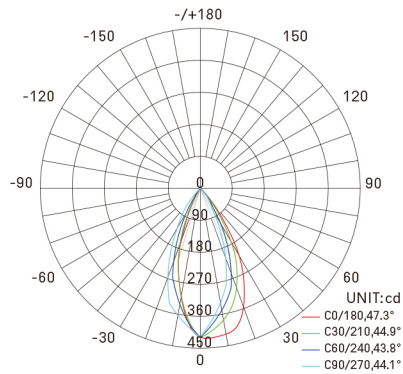

Purchase Code	Luminaire Power [W]	Luminaire Lumen [lm]	Color Temperature [K]	Beam Angle [°]	CRI [Ra]
2404.003.045.3000.80	3	250	3000	45	>80

ERP LABEL

DOBAC Yuca Round Tilted
LED

This luminaire contains built-in LED lamps

A++
A+
A
B
C
D
E

} LED

The lamps cannot be changed in the luminaire

847/2012

Sample image

Yuca Square Tilted

2404.003.045.3000.80

Packing Info

200pcs / ctn
 G.W. 10.50kg
 ctn size 375x325x420 mm

45° 3000K CRI >80

AVERAGE BEAM ANGLE(50%):45.0 DEG

Flux out:145.5 lm

Note: The Curves indicate the illuminated area and the average illumination when the luminaire is at different distance.