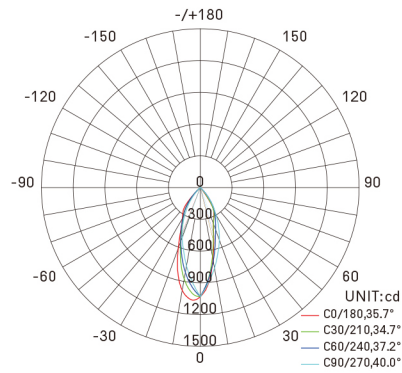

Purchase Code	Luminaire Power [W]	Luminaire Lumen [lm]	Color Temperature [K]	Beam Angle [°]	CRI [Ra]
2104.016.035.3000.80	2x8	2x610	3000	35	>80

ERP LABEL

DOBAC LED Arya Double Heads

This luminaire contains built-in LED lamps

12pcs / ctn
 G.W. 11.0kg
 ctn size 465x275x320 mm

35° 3000K CRI >80

Flux out: 218.3 lm

Note: The Curves indicate the illuminated area and the average illumination when the luminaire is at different distance.