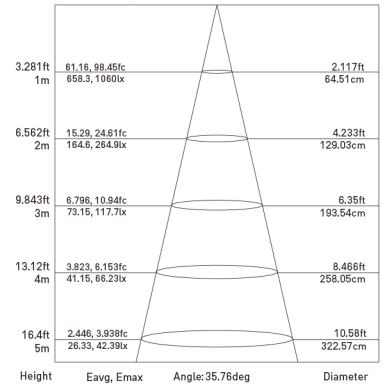

Purchase Code	Luminaire Power [W]	Luminaire Lumen [lm]	Color Temperature [K]	Beam Angle [°]	CRI [Ra]
2104.016.035.3000.80	2x8	2x610	3000	35	>80

ERP LABEL

DOBAC LED Arya Double Heads

This luminaire contains built-in LED lamps

A++
A+
A
B
C
D
E

} L
E
D

The lamps cannot be changed in the luminaire

847/2012

Sample image

Arya Double Heads

2104.016.035.3000.80

Packing Info

12pcs / ctn
 G.W. 11.0kg
 ctn size 465x275x320 mm

35° 3000K CRI >80

Flux out: 218.3 lm

Note: The Curves indicate the illuminated area and the average illumination when the luminaire is at different distance.