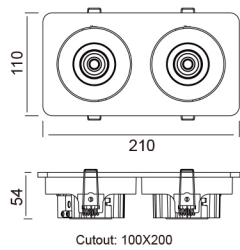

Arya Double Heads

Quickinfo

GENERAL

Indoor Lighting-Recessed downlight
 Recessed
 IP20
 TRIDONIC
 100-240 V 50/60Hz
 Bridgelux
 Shinland
 Die-casting aluminum

OPTION

White Black

DIMENSIONS

size in mm

Purchase Code	Luminaire Power [W]	Luminaire Lumen [lm]	Color Temperature [K]	Beam Angle [°]	CRI [Ra]
2104.016.035.3000.80	2x8	2x610	3000	35	>80

ERP LABEL

DOBAC LED Arya Double Heads

This luminaire contains built-in LED lamps

12pcs / ctn
 G.W. 11.0kg
 ctn size 465x275x320 mm

35° 3000K CRI >80

Flux out: 218.3 lm

Note: The Curves indicate the illuminated area and the average illumination when the luminaire is at different distance.