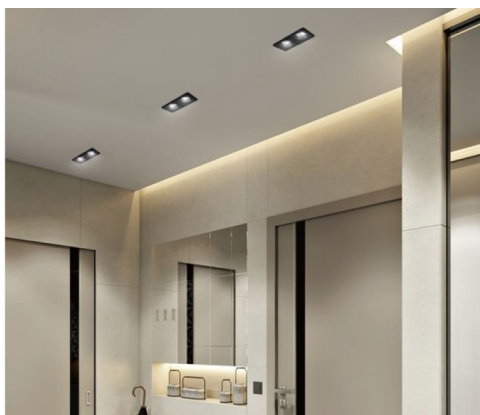

ERP LABEL

DOBAC LED Arya Double Heads

This luminaire contains built-in LED lamps

A++
A+
A
B
C
D
E

} L
E
D

The lamps cannot be changed in the luminaire

847/2012

Sample image