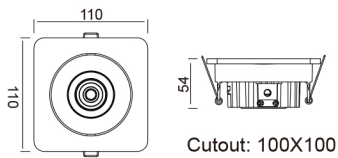

### DIMENSIONS

size in mm

Purchase Code	Luminaire Power [W]	Luminaire Lumen [lm]	Color Temperature [K]	Beam Angle [°]	CRI [Ra]
2103.008.035.3000.80	8	610	3000	35	>80

# Arya Square

2103.008.035.3000.80

**Packing Info**

24pcs / ctn  
 G.W. 11.56kg  
 ctn size 435x315x320 mm

35° 3000K CRI >80

AVERAGE BEAM ANGLE(50%):36.9 DEG

Flux out:218.3 lm

Note:The Curves indicate the illuminated area and the average illumination when the luminaire is at different distance.