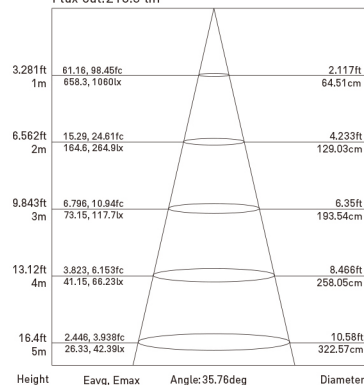

### DIMENSIONS

size in mm

Purchase Code	Luminaire Power [W]	Luminaire Lumen [lm]	Color Temperature [K]	Beam Angle [°]	CRI [Ra]
2103.008.035.3000.80	8	610	3000	35	>80

### ERP LABEL

Sample image

# Arya Square

2103.008.035.3000.80

**Packing Info**

24pcs / ctn  
 G.W. 11.56kg  
 ctn size 435x315x320 mm

35° 3000K CRI >80

AVERAGE BEAM ANGLE(50%):36.9 DEG

Flux out:218.3 lm

Note:The Curves indicate the illuminated area and the average illumination when the luminaire is at different distance.

**ARYA FAMILY**

- Arya Fixed
- Arya Tilted
- Arya Square
- Arya Double Heads

Arya Fixed

Arya Tilted

Arya Tilted

Arya Tilted