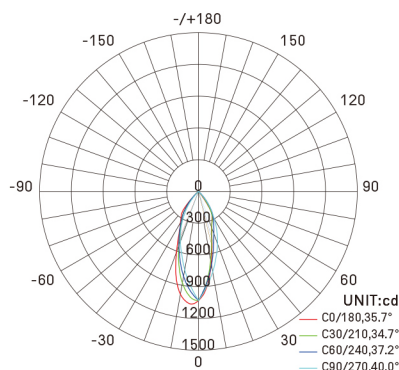

### DIMENSIONS

size in mm

Purchase Code	Luminaire Power [W]	Luminaire Lumen [lm]	Color Temperature [K]	Beam Angle [°]	CRI [Ra]
2103.008.035.3000.80	8	610	3000	35	>80

# Arya Square

2103.008.035.3000.80

**Packing Info**

24pcs / ctn  
 G.W. 11.56kg  
 ctn size 435x315x320 mm

35° 3000K CRI >80

AVERAGE BEAM ANGLE(50%):36.9 DEG

Flux out:218.3 lm

Note:The Curves indicate the illuminated area and the average illumination when the luminaire is at different distance.