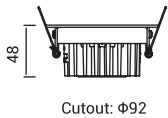

### Arya Tilted

8W 610LM 3000K 35°

Main Body Material: Aluminum  
Die-Casting

Dimmable - NO

Cutout:  $\Phi 92$ mm