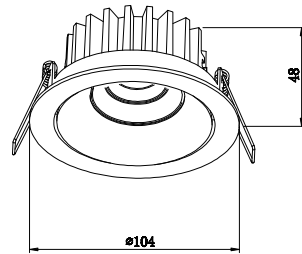

### Arya Tilted

8W 610LM 3000K 35°

Main Body Material: Aluminum  
Die-Casting

Dimmable - NO

Cutout:  $\Phi 92$ mm