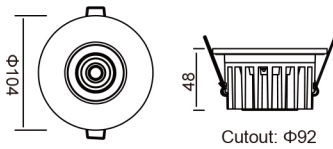

### DIMENSIONS

size in mm

Purchase Code	Luminaire Power [W]	Luminaire Lumen [lm]	Color Temperature [K]	Beam Angle [°]	CRI [Ra]
2102.008.035.3000.80	8	610	3000	35	>80

# Arya Tilted

2102.008.035.3000.80

**Packing Info**

24pcs / ctn  
 G.W. 10.0kg  
 ctn size 405x395x260 mm

35° 3000K CRI >80

AVERAGE BEAM ANGLE(50%):36.9 DEG

Flux out:218.3 lm

Note: The Curves indicate the illuminated area and the average illumination when the luminaire is at different distance.