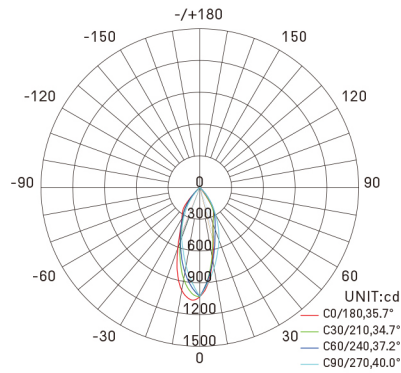

### DIMENSIONS

size in mm

Purchase Code	Luminaire Power [W]	Luminaire Lumen [lm]	Color Temperature [K]	Beam Angle [°]	CRI [Ra]
2102.008.035.3000.80	8	610	3000	35	>80

# Arya Tilted

2102.008.035.3000.80

**Packing Info**

24pcs / ctn  
 G.W. 10.0kg  
 ctn size 405x395x260 mm

35° 3000K CRI >80

AVERAGE BEAM ANGLE(50%):36.9 DEG

Flux out:218.3 lm

Note: The Curves indicate the illuminated area and the average illumination when the luminaire is at different distance.