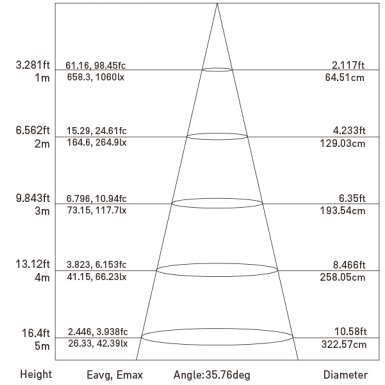

### DIMENSIONS

size in mm

Purchase Code	Luminaire Power [W]	Luminaire Lumen [lm]	Color Temperature [K]	Beam Angle [°]	CRI [Ra]
2102.008.035.3000.80	8	610	3000	35	>80

# Arya Tilted

2102.008.035.3000.80

**Packing Info**

24pcs / ctn  
 G.W. 10.0kg  
 ctn size 405x395x260 mm

35° 3000K CRI >80

AVERAGE BEAM ANGLE(50%):36.9 DEG

Flux out:218.3 lm

Note: The Curves indicate the illuminated area and the average illumination when the luminaire is at different distance.

**ARYA FAMILY**

- Arya Fixed
- Arya Tilted
- Arya Square
- Arya Double Heads

Arya Fixed

Arya Tilted

Arya Tilted

Arya Tilted