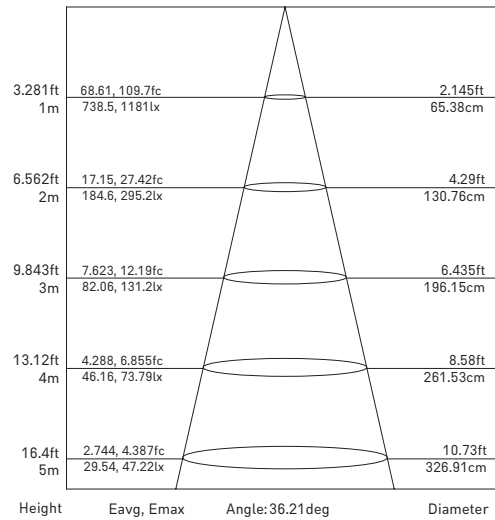

OPTION

White Black

PACKING

8 PCS / CTN
G.W. 10.06 kg
CTN size 500x305x285 mm

DIMENSIONS

size in mm

Sample image

ERP LABEL

Flux out:259.7 lm

Note:The Curves indicate the illuminated area and the average illumination when the luminaire is at different distance.

BATUMI FAMILY

Batumi Single Head

Batumi Double Head

Batumi Longer

Batumi Single Head