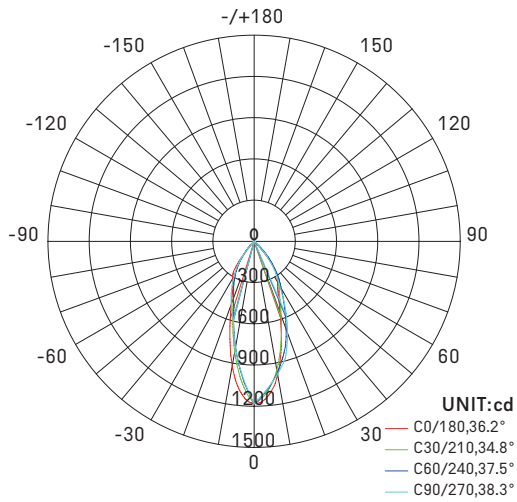

Flux out:259.7 lm

Note:The Curves indicate the illuminated area and the average illumination when the luminaire is at different distance.

BATUMI FAMILY

Batumi Single Head

Batumi Double Head

Batumi Longer

Batumi Single Head