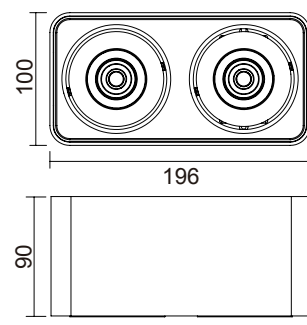

OPTION

White Black

PACKING

8 PCS / CTN
G.W. 10.06 kg
CTN size 500x305x285 mm

DIMENSIONS

size in mm

Sample image

ERP LABEL

DOBAC LED Batumi Double Head

 This luminaire contains built-in LED lamps

A++ } L
A+ } E
A } D
B
C
D
E

The lamps cannot be changed in the luminaire

847/2012  

Batumi Double Head

1102.016.035.3000.80

35° 3000K CRI >80

Flux out:259.7 lm

Note:The Curves indicate the illuminated area and the average illumination when the luminaire is at different distance.

BATUMI FAMILY

Batumi Single Head

Batumi Double Head

Batumi Longer

Batumi Single Head