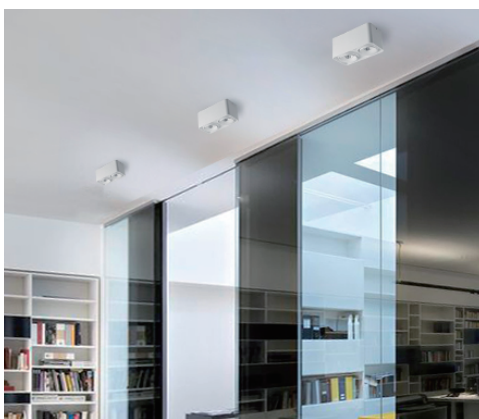

Batumi Double Head

1102.016.035.3000.80

Quickinfo

GENERAL

Indoor Lighting-Ceiling lights
Surface mounted
IP20
TRIDONIC
100-240 V 50/60Hz
Bridgelux
Shinland
Die-casting aluminum

LED

2x8 W
2x690 lm
3000 K
beam angle 35°
CRI > 80

OPTION

☐ White ☒ Black

PACKING

8 PCS / CTN
G.W. 10.06 kg
CTN size 500x305x285 mm

DIMENSIONS

size in mm

Sample image

ERP LABEL

DOBAC LED Batumi Double Head

This luminaire contains built-in LED lamps

A++ } L
A+ } E
A } D
B
C
D
E

The lamps cannot be changed in the luminaire

847/2012