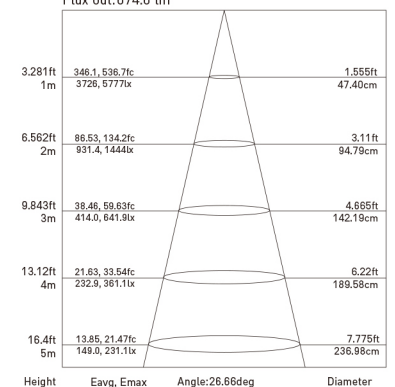

anti-glare honeycomb louver

elliptical reflector | beam mixer diffuser

DIMENSIONS

size in mm

Cutout: $\Phi 88$

Purchase Code	Luminaire Power [W]	Luminaire Lumen [lm]	Color Temperature [K]	Beam Angle [°]	CRI [Ra]
6204.030.024.3000.90	30	2200	3000	24	>90
6204.030.030.3000.90	30	2250	3000	30	>90
6204.030.040.3000.90	30	2260	3000	40	>90

Note: The Curves indicate the illuminated area and the average illumination when the luminaire is at different distance.

6204.030.030.3000.90

Packing Info

12pcs / ctn
 G.W. 12.00kg
 ctn size 460x350x255 mm

30W 30° 3000K CRI >90

Flux out:401.8 lm

Note: The Curves indicate the illuminated area and the average illumination when the luminaire is at different distance.

6204.030.040.3000.90

Packing Info

12pcs / ctn
 G.W. 12.00kg
 ctn size 460x350x255 mm

30W 40° 3000K CRI >90

Flux out:674.6 lm

Note: The Curves indicate the illuminated area and the average illumination when the luminaire is at different distance.