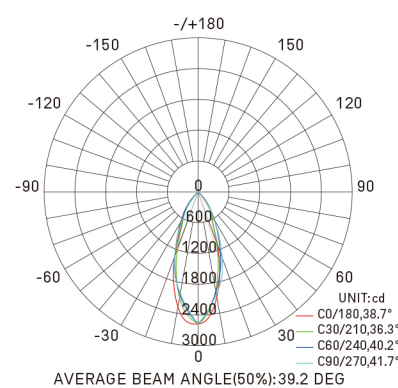

anti-glare honeycomb louver

elliptical reflector | beam mixer diffuser

DIMENSIONS

size in mm

Cutout: $\Phi 88$

Purchase Code	Luminaire Power [W]	Luminaire Lumen [lm]	Color Temperature [K]	Beam Angle [°]	CRI [Ra]
6204.030.024.3000.90	30	2200	3000	24	>90
6204.030.030.3000.90	30	2250	3000	30	>90
6204.030.040.3000.90	30	2260	3000	40	>90

Note: The Curves indicate the illuminated area and the average illumination when the luminaire is at different distance.

6204.030.030.3000.90

Packing Info

12pcs / ctn
 G.W. 12.00kg
 ctn size 460x350x255 mm

30W 30° 3000K CRI >90

Flux out:401.8 lm

Note: The Curves indicate the illuminated area and the average illumination when the luminaire is at different distance.

6204.030.040.3000.90

Packing Info

12pcs / ctn
 G.W. 12.00kg
 ctn size 460x350x255 mm

30W 40° 3000K CRI >90

Flux out:674.6 lm

Note: The Curves indicate the illuminated area and the average illumination when the luminaire is at different distance.