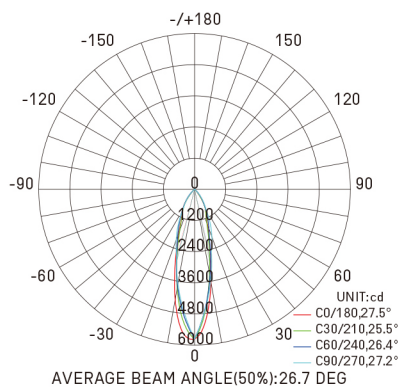

anti-glare honeycomb louver

elliptical reflector | beam mixer diffuser

DIMENSIONS

size in mm

Cutout: $\Phi 88$

Purchase Code	Luminaire Power [W]	Luminaire Lumen [lm]	Color Temperature [K]	Beam Angle [°]	CRI [Ra]
6204.030.024.3000.90	30	2200	3000	24	>90
6204.030.030.3000.90	30	2250	3000	30	>90
6204.030.040.3000.90	30	2260	3000	40	>90

Note: The Curves indicate the illuminated area and the average illumination when the luminaire is at different distance.

6204.030.030.3000.90

Packing Info

12pcs / ctn
 G.W. 12.00kg
 ctn size 460x350x255 mm

30W 30° 3000K CRI >90

Flux out:401.8 lm

Note: The Curves indicate the illuminated area and the average illumination when the luminaire is at different distance.

6204.030.040.3000.90

Packing Info

12pcs / ctn
 G.W. 12.00kg
 ctn size 460x350x255 mm

30W 40° 3000K CRI >90

Flux out:674.6 lm

Note: The Curves indicate the illuminated area and the average illumination when the luminaire is at different distance.