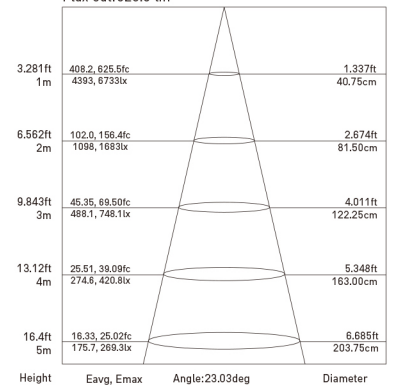

anti-glare honeycomb louver

elliptical reflector | beam mixer diffuser

DIMENSIONS

size in mm

Cutout: $\Phi 88$

Purchase Code	Luminaire Power [W]	Luminaire Lumen [lm]	Color Temperature [K]	Beam Angle [°]	CRI [Ra]
6204.030.024.3000.90	30	2200	3000	24	>90
6204.030.030.3000.90	30	2250	3000	30	>90
6204.030.040.3000.90	30	2260	3000	40	>90

Note: The Curves indicate the illuminated area and the average illumination when the luminaire is at different distance.

6204.030.030.3000.90

Packing Info

12pcs / ctn
 G.W. 12.00kg
 ctn size 460x350x255 mm

30W 30° 3000K CRI >90

Flux out:401.8 lm

Note: The Curves indicate the illuminated area and the average illumination when the luminaire is at different distance.

6204.030.040.3000.90

Packing Info

12pcs / ctn
 G.W. 12.00kg
 ctn size 460x350x255 mm

30W 40° 3000K CRI >90

Flux out:674.6 lm

Note: The Curves indicate the illuminated area and the average illumination when the luminaire is at different distance.