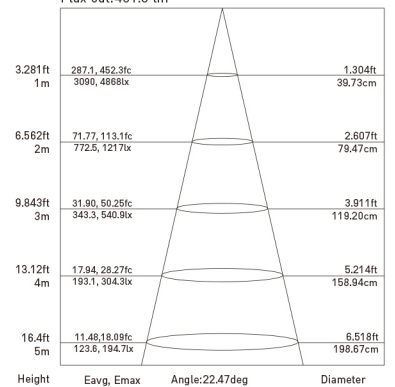

anti-glare honeycomb louver

elliptical reflector | beam mixer diffuser

DIMENSIONS

size in mm

Cutout: $\Phi 88$

Purchase Code	Luminaire Power [W]	Luminaire Lumen [lm]	Color Temperature [K]	Beam Angle [°]	CRI [Ra]
6204.030.024.3000.90	30	2200	3000	24	>90
6204.030.030.3000.90	30	2250	3000	30	>90
6204.030.040.3000.90	30	2260	3000	40	>90

Note: The Curves indicate the illuminated area and the average illumination when the luminaire is at different distance.

6204.030.030.3000.90

Packing Info

12pcs / ctn
 G.W. 12.00kg
 ctn size 460x350x255 mm

30W 30° 3000K CRI >90

Flux out:401.8 lm

Note: The Curves indicate the illuminated area and the average illumination when the luminaire is at different distance.

6204.030.040.3000.90

Packing Info

12pcs / ctn
 G.W. 12.00kg
 ctn size 460x350x255 mm

30W 40° 3000K CRI >90

Flux out:674.6 lm

Note: The Curves indicate the illuminated area and the average illumination when the luminaire is at different distance.