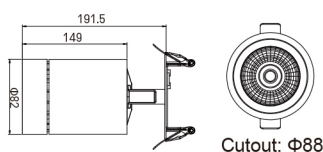

anti-glare honeycomb louver

elliptical reflector | beam mixer diffuser

DIMENSIONS

size in mm

Cutout: $\Phi 88$

Purchase Code	Luminaire Power [W]	Luminaire Lumen [lm]	Color Temperature [K]	Beam Angle [°]	CRI [Ra]
6204.030.024.3000.90	30	2200	3000	24	>90
6204.030.030.3000.90	30	2250	3000	30	>90
6204.030.040.3000.90	30	2260	3000	40	>90

ERP LABEL

Sample image

Juvenis Recessed

6204.030.024.3000.90

Packing Info

12pcs / ctn
 G.W. 12.00kg
 ctn size 460x350x255 mm

30W 24° 3000K CRI >90

Flux out:623.6 lm

Note: The Curves indicate the illuminated area and the average illumination when the luminaire is at different distance.

6204.030.030.3000.90

Packing Info

12pcs / ctn
 G.W. 12.00kg
 ctn size 460x350x255 mm

30W 30° 3000K CRI >90

Flux out:401.8 lm

Note: The Curves indicate the illuminated area and the average illumination when the luminaire is at different distance.

6204.030.040.3000.90

Packing Info

12pcs / ctn
 G.W. 12.00kg
 ctn size 460x350x255 mm