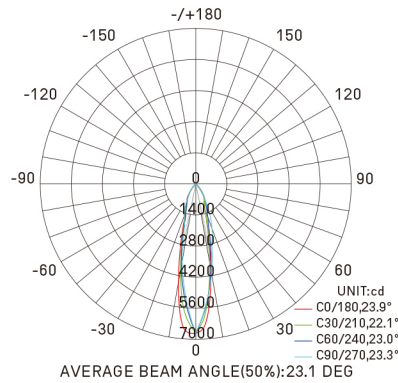

Juvenis Recessed

6204.030.024.3000.90

Packing Info

12pcs / ctn
G.W. 12.00kg
ctn size 460x350x255 mm

30W 24° 3000K CRI >90