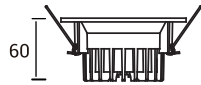

Tremo

□ 10W 610LM 3000K 90°

□ 10W 660LM 4000K 90°

Main Body Material: Aluminum

Die-Casting

Dimmable - NO

Cutout: Ø100

Cutout: Ø100mm