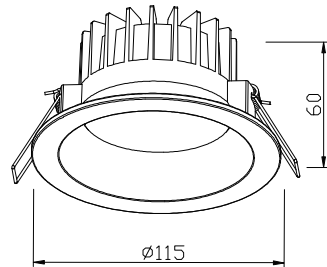

Tremo

□ 10W 610LM 3000K 90°

□ 10W 660LM 4000K 90°

Main Body Material: Aluminum

Die-Casting

Dimmable - NO

Cutout: Ø100

Cutout: Ø100mm