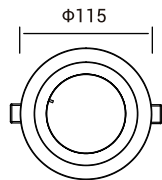

Tremo

□ 10W 610LM 3000K 90°

□ 10W 660LM 4000K 90°

Main Body Material: Aluminum

Die-Casting

Dimmable - NO

Cutout: Ø100

Cutout: Ø100mm