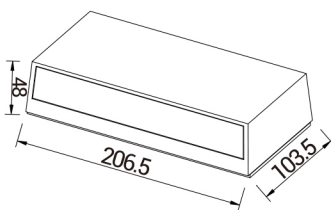

Frater Long

Quickinfo

GENERAL

Outdoor Lighting-wall light
 wall surface mounting
 IP65
 driver on board
 220-240 V 50/60Hz
 PHILIPS LEDs
 Die-casting aluminum

COLOUR

● Brown

PACKING

12 PCS / CTN
 G.W. 9.71 kg
 CTN size 345x225x240 mm

DIMENSIONS

size in mm

Purchase Code	Luminaire Power [W]	Luminaire Lumen [lm]	Color Temperature [K]	Beam Angle [°]	CRI [Ra]
5201.020.100.3000.80	10 / 10	500 / 500	3000	100	>80

ERP LABEL

DOBAC LED Frater Long