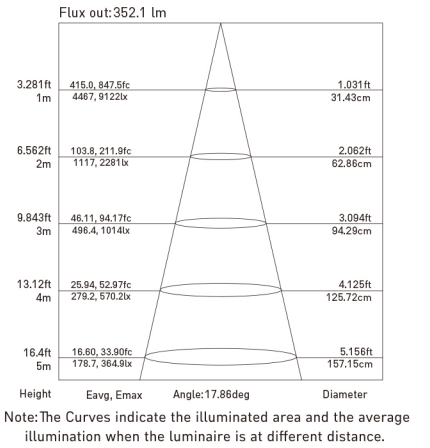

size in mm

Purchase Code	Luminaire Power [W]	Luminaire Lumen [lm]	Color Temperature [K]	Beam Angle [°]	CRI [Ra]
6101.020.015.3000.90	20	1820	3000	15	>90
6101.020.024.3000.90	20	1970	3000	24	>90
6101.020.040.3000.90	20	1660	3000	40	>90

ERP LABEL

Sample image

Infero Verti

6101.020.015.3000.90

Packing Info

8 pcs / ctn
 G.W. 10.50kg
 ctn size 445x395x340 mm

20W 15° 3000K CRI >90

6101.020.024.3000.90

Packing Info

8 pcs / ctn
 G.W. 10.50kg
 ctn size 445x395x340 mm

20W 24° 3000K CRI >90

6101.020.040.3000.90

Packing Info

8 pcs / ctn
 G.W. 10.50kg
 ctn size 445x395x340 mm

20W 40° 3000K CRI >90

Infero Hori

Note: The Curves indicate the illuminated area and the average illumination when the luminaire is at different distance.

6101.030.024.3000.90

Packing Info

8 pcs / ctn
 G.W. 10.80kg
 ctn size 485x415x360 mm