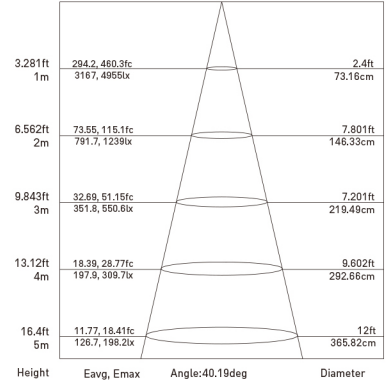

Note: The Curves indicate the illuminated area and the average illumination when the luminaire is at different distance.

6101.030.024.3000.90

Packing Info

8 pcs / ctn
 G.W. 10.80kg
 ctn size 485x415x360 mm

30W 24° 3000K CRI >90

Flux out:865.0 lm

Note: The Curves indicate the illuminated area and the average illumination when the luminaire is at different distance.

6101.030.040.3000.90

Packing Info

8 pcs / ctn
 G.W. 10.80kg
 ctn size 485x415x360 mm

30W 40° 3000K CRI >90

Flux out:1391 lm

Note: The Curves indicate the illuminated area and the average illumination when the luminaire is at different distance.

Infero Hori

INFERO FAMILY

Infero Hori

Infero Verti