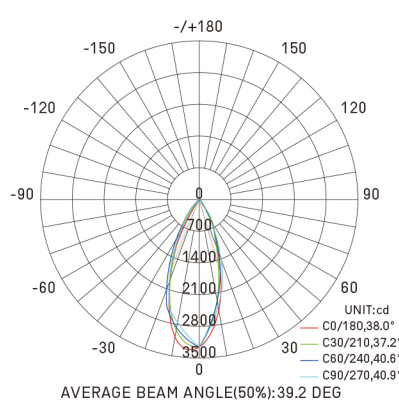

size in mm

Purchase Code	Luminaire Power [W]	Luminaire Lumen [lm]	Color Temperature [K]	Beam Angle [°]	CRI [Ra]
6101.020.015.3000.90	20	1820	3000	15	>90
6101.020.024.3000.90	20	1970	3000	24	>90
6101.020.040.3000.90	20	1660	3000	40	>90

Packing Info

8 pcs / ctn
 G.W. 10.50kg
 ctn size 445x395x340 mm

20W 24° 3000K CRI >90

6101.020.040.3000.90

Packing Info

8 pcs / ctn
 G.W. 10.50kg
 ctn size 445x395x340 mm

20W 40° 3000K CRI >90

Infero Hori