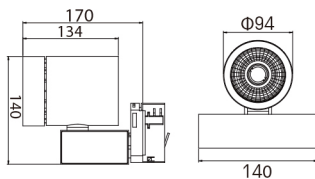

DIMENSIONS

size in mm