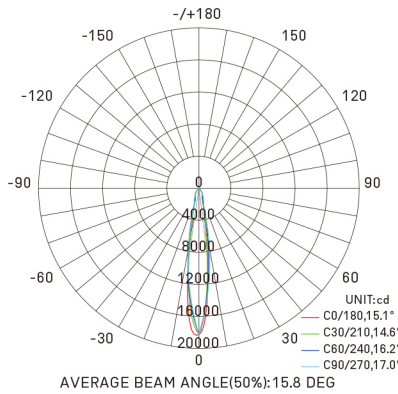

Infero Verti

6101.030.015.3000.90

Packing Info

8 pcs / ctn
G.W. 10.80kg
ctn size 485x415x360 mm

30W 15° 3000K CRI >90