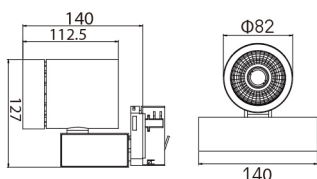

size in mm

Purchase Code	Luminaire Power [W]	Luminaire Lumen [lm]	Color Temperature [K]	Beam Angle [°]	CRI [Ra]
6101.020.015.3000.90	20	1820	3000	15	>90
6101.020.024.3000.90	20	1970	3000	24	>90
6101.020.040.3000.90	20	1660	3000	40	>90

Packing Info

8 pcs / ctn
 G.W. 10.50kg
 ctn size 445x395x340 mm

20W 24° 3000K CRI >90

6101.020.040.3000.90

Packing Info

8 pcs / ctn
 G.W. 10.50kg
 ctn size 445x395x340 mm

20W 40° 3000K CRI >90

Infero Hori

Note: The Curves indicate the illuminated area and the average illumination when the luminaire is at different distance.

6101.030.024.3000.90

Packing Info

8 pcs / ctn
 G.W. 10.80kg
 ctn size 485x415x360 mm

30W 24° 3000K CRI >90

Flux out:865.0 lm

Note: The Curves indicate the illuminated area and the average illumination when the luminaire is at different distance.

6101.030.040.3000.90

Packing Info

8 pcs / ctn
 G.W. 10.80kg
 ctn size 485x415x360 mm