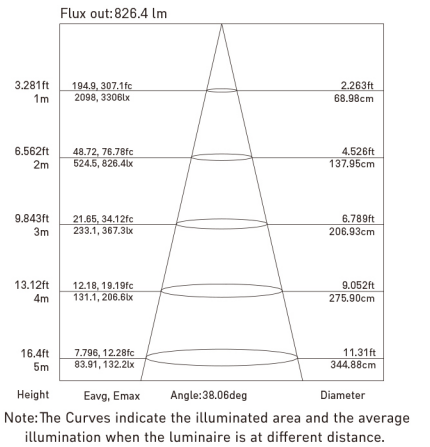

size in mm

Purchase Code	Luminaire Power [W]	Luminaire Lumen [lm]	Color Temperature [K]	Beam Angle [°]	CRI [Ra]
6101.020.015.3000.90	20	1820	3000	15	>90
6101.020.024.3000.90	20	1970	3000	24	>90
6101.020.040.3000.90	20	1660	3000	40	>90

Packing Info

8 pcs / ctn
 G.W. 10.50kg
 ctn size 445x395x340 mm

20W 24° 3000K CRI >90

6101.020.040.3000.90

Packing Info

8 pcs / ctn
 G.W. 10.50kg
 ctn size 445x395x340 mm

20W 40° 3000K CRI >90

Infero Hori