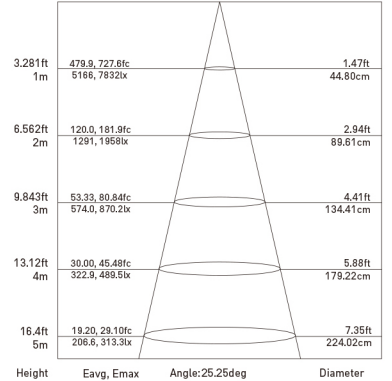

Purchase Code	Luminaire Power [W]	Luminaire Lumen [lm]	Color Temperature [K]	Beam Angle [°]	CRI [Ra]
6101.030.015.3000.90	30	2760	3000	15	>90
6101.030.024.3000.90	30	2700	3000	24	>90
6101.030.040.3000.90	30	2780	3000	40	>90

ERP LABEL

Sample image

Infero Verti

6101.030.015.3000.90

Packing Info

8 pcs / ctn
 G.W. 10.80kg
 ctn size 485x415x360 mm

30W 15° 3000K CRI >90

Flux out:759.9 lm

Note: The Curves indicate the illuminated area and the average illumination when the luminaire is at different distance.

6101.030.024.3000.90

Packing Info

8 pcs / ctn
 G.W. 10.80kg
 ctn size 485x415x360 mm

30W 24° 3000K CRI >90

Flux out:865.0 lm

Note: The Curves indicate the illuminated area and the average illumination when the luminaire is at different distance.

6101.030.040.3000.90

Packing Info

8 pcs / ctn
 G.W. 10.80kg
 ctn size 485x415x360 mm