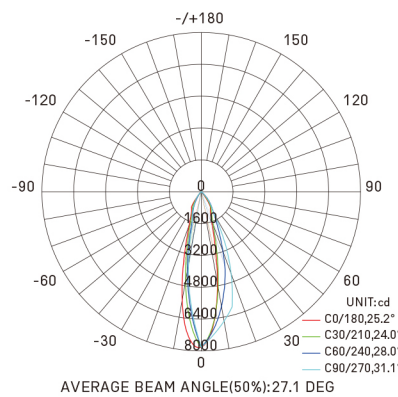

size in mm

Purchase Code	Luminaire Power [W]	Luminaire Lumen [lm]	Color Temperature [K]	Beam Angle [°]	CRI [Ra]
6101.020.015.3000.90	20	1820	3000	15	>90
6101.020.024.3000.90	20	1970	3000	24	>90
6101.020.040.3000.90	20	1660	3000	40	>90

Purchase Code	Luminaire Power [W]	Luminaire Lumen [lm]	Color Temperature [K]	Beam Angle [°]	CRI [Ra]
6101.030.015.3000.90	30	2760	3000	15	>90
6101.030.024.3000.90	30	2700	3000	24	>90
6101.030.040.3000.90	30	2780	3000	40	>90

Note: The Curves indicate the illuminated area and the average illumination when the luminaire is at different distance.

6101.030.024.3000.90

Packing Info

8 pcs / ctn
 G.W. 10.80kg
 ctn size 485x415x360 mm

30W 24° 3000K CRI >90

Flux out:865.0 lm

Note: The Curves indicate the illuminated area and the average illumination when the luminaire is at different distance.

6101.030.040.3000.90

Packing Info

8 pcs / ctn
 G.W. 10.80kg
 ctn size 485x415x360 mm