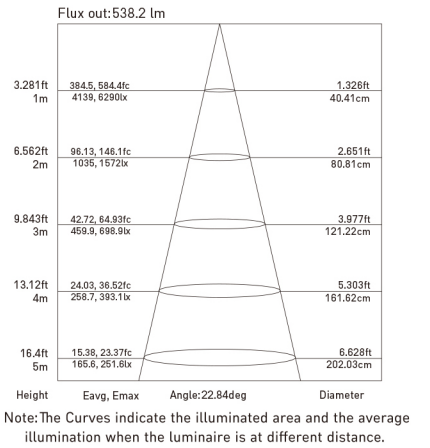

size in mm

Purchase Code	Luminaire Power [W]	Luminaire Lumen [lm]	Color Temperature [K]	Beam Angle [°]	CRI [Ra]
6101.020.015.3000.90	20	1820	3000	15	>90
6101.020.024.3000.90	20	1970	3000	24	>90
6101.020.040.3000.90	20	1660	3000	40	>90

ERP LABEL

Sample image

Infero Verti

6101.020.015.3000.90

Packing Info

8 pcs / ctn
 G.W. 10.50kg
 ctn size 445x395x340 mm

20W 15° 3000K CRI >90

6101.020.024.3000.90

Packing Info

8 pcs / ctn
 G.W. 10.50kg
 ctn size 445x395x340 mm

20W 24° 3000K CRI >90

6101.020.040.3000.90

Packing Info

8 pcs / ctn
 G.W. 10.50kg
 ctn size 445x395x340 mm

20W 40° 3000K CRI >90

Infero Hori

30W 24° 3000K CRI >90

Flux out:865.0 lm

Note: The Curves indicate the illuminated area and the average illumination when the luminaire is at different distance.

6101.030.040.3000.90

Packing Info

8 pcs / ctn
 G.W. 10.80kg
 ctn size 485x415x360 mm