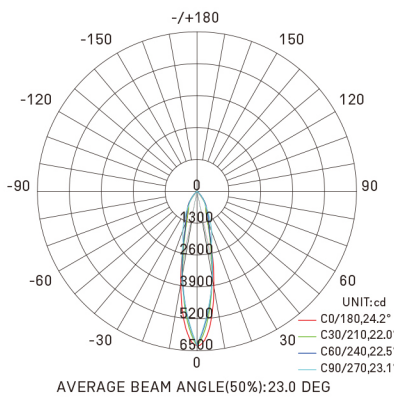

20W 24° 3000K CRI >90