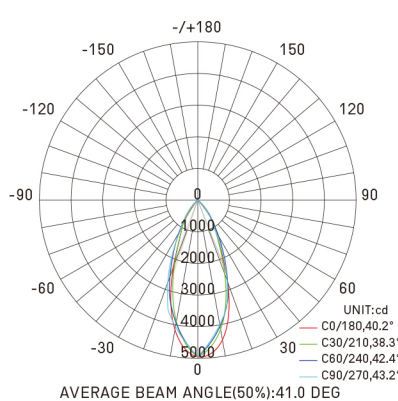

size in mm

Purchase Code	Luminaire Power [W]	Luminaire Lumen [lm]	Color Temperature [K]	Beam Angle [°]	CRI [Ra]
6101.020.015.3000.90	20	1820	3000	15	>90
6101.020.024.3000.90	20	1970	3000	24	>90
6101.020.040.3000.90	20	1660	3000	40	>90

Note: The Curves indicate the illuminated area and the average illumination when the luminaire is at different distance.

6101.030.024.3000.90

Packing Info

8 pcs / ctn
 G.W. 10.80kg
 ctn size 485x415x360 mm

30W 24° 3000K CRI >90

Flux out:865.0 lm

Note: The Curves indicate the illuminated area and the average illumination when the luminaire is at different distance.

6101.030.040.3000.90

Packing Info

8 pcs / ctn
 G.W. 10.80kg
 ctn size 485x415x360 mm

30W 40° 3000K CRI >90

Flux out:1391 lm

Note: The Curves indicate the illuminated area and the average illumination when the luminaire is at different distance.

Infero Hori

INFERO FAMILY

Infero Hori

Infero Verti