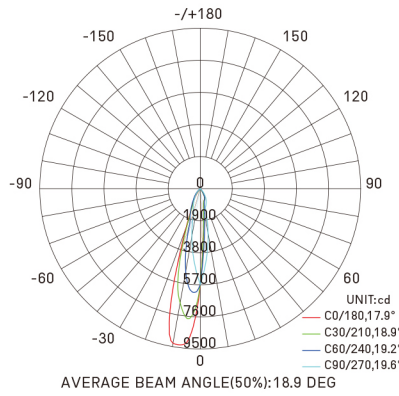

Infero Verti

6101.020.015.3000.90

Packing Info

8 pcs / ctn
G.W. 10.50kg
ctn size 445x395x340 mm

20W 15° 3000K CRI >90