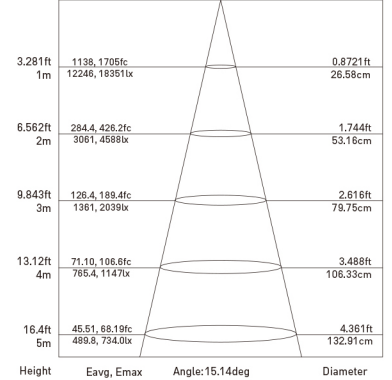

Purchase Code	Luminaire Power [W]	Luminaire Lumen [lm]	Color Temperature [K]	Beam Angle [°]	CRI [Ra]
6101.030.015.3000.90	30	2760	3000	15	>90
6101.030.024.3000.90	30	2700	3000	24	>90
6101.030.040.3000.90	30	2780	3000	40	>90

ERP LABEL

Sample image

Infero Verti

6101.030.015.3000.90

Packing Info

8 pcs / ctn
 G.W. 10.80kg
 ctn size 485x415x360 mm

30W 15° 3000K CRI >90

Flux out:759.9 lm

Note: The Curves indicate the illuminated area and the average illumination when the luminaire is at different distance.

6101.030.024.3000.90

Packing Info

8 pcs / ctn
 G.W. 10.80kg
 ctn size 485x415x360 mm

30W 24° 3000K CRI >90

Flux out:865.0 lm

Note: The Curves indicate the illuminated area and the average illumination when the luminaire is at different distance.

6101.030.040.3000.90

Packing Info

8 pcs / ctn
 G.W. 10.80kg
 ctn size 485x415x360 mm