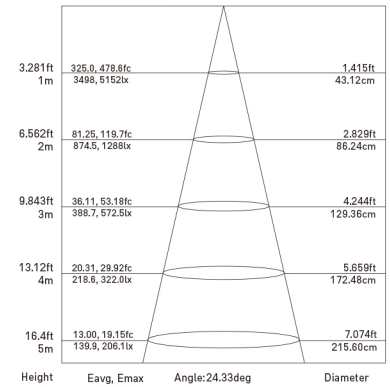

size in mm

Purchase Code	Luminaire Power [W]	Luminaire Lumen [lm]	Color Temperature [K]	Beam Angle [°]	CRI [Ra]
6202.020.015.3000.90	20	1920	3000	15	>90
6202.020.024.3000.90	20	1950	3000	24	>90
6202.020.040.3000.90	20	1820	3000	40	>90

Note: The Curves indicate the illuminated area and the average illumination when the luminaire is at different distance.

6202.020.024.3000.90

Packing Info

8pcs / ctn
 G.W. 9.70kg
 ctn size 465x270x380 mm

20W 24° 3000K CRI >90

Flux out:540.0 lm

Note: The Curves indicate the illuminated area and the average illumination when the luminaire is at different distance.

6202.020.040.3000.90

Packing Info

8pcs / ctn
 G.W. 9.70kg
 ctn size 465x270x380 mm

COLOUR

○ White ● Black

ACCESSORIES

DIMENSIONS

size in mm

Purchase Code	Luminaire Power [W]	Luminaire Lumen [lm]	Color Temperature [K]	Beam Angle [°]	CRI [Ra]
6202.030.015.3000.90	30	2650	3000	15	>90
6202.030.024.3000.90	30	2670	3000	24	>90
6202.030.040.3000.90	30	2500	3000	40	>90