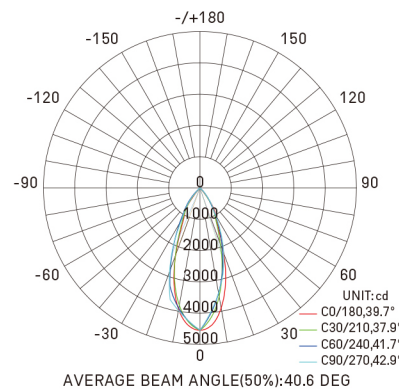

COLOUR

○ White ● Black

ACCESSORIES

DIMENSIONS

size in mm

Purchase Code	Luminaire Power [W]	Luminaire Lumen [lm]	Color Temperature [K]	Beam Angle [°]	CRI [Ra]
6202.030.015.3000.90	30	2650	3000	15	>90
6202.030.024.3000.90	30	2670	3000	24	>90
6202.030.040.3000.90	30	2500	3000	40	>90

30W 24° 3000K CRI >90

Flux out:763.0 lm

Note: The Curves indicate the illuminated area and the average illumination when the luminaire is at different distance.

6202.030.040.3000.90

Packing Info

8pcs / ctn
 G.W. 11.10kg
 ctn size 455x270x380 mm

30W 40° 3000K CRI >90

Flux out:1227 lm

Note: The Curves indicate the illuminated area and the average illumination when the luminaire is at different distance.

Juvenis DC

Quickinfo

GENERAL

Indoor Lighting-Track lights
 In 3 phase track system
 IP20
 OSRAM
 220-240 V 50/60Hz
 CITIZEN LEDs
 Shinland
 Die-casting aluminum

COLOUR

○ White ● Black

ACCESSORIES

DIMENSIONS

size in mm

Purchase Code	Luminaire Power [W]	Luminaire Lumen [lm]	Color Temperature [K]	Beam Angle [°]	CRI [Ra]
6202.040.015.3000.90	40	3450	3000	15	>90
6202.040.024.3000.90	40	3360	3000	24	>90
6202.040.040.3000.90	40	3300	3000	40	>90