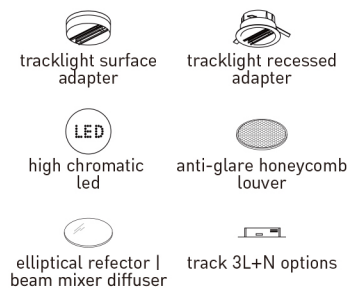

Juvenis DC

Quickinfo

GENERAL

Indoor Lighting-Track lights
In 3 phase track system
IP20
OSRAM
220-240 V 50/60Hz
CITIZEN LEDs
Shinland
Die-casting aluminum

COLOUR

○ White ● Black

ACCESSORIES