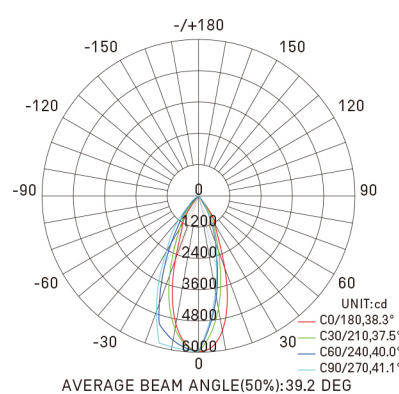

40W 24° 3000K CRI >90

Flux out:1118 lm

Note:The Curves indicate the illuminated area and the average illumination when the luminaire is at different distance.

6202.040.040.3000.90

Packing Info

8pcs / ctn
 G.W. 13.72kg
 ctn size 475x295x420 mm

40W 40° 3000K CRI >90

Flux out:1545 lm

Note:The Curves indicate the illuminated area and the average illumination when the luminaire is at different distance.

Juvenis DC

Juvenis FAMILY

Juvenis AC

Juvenis DC