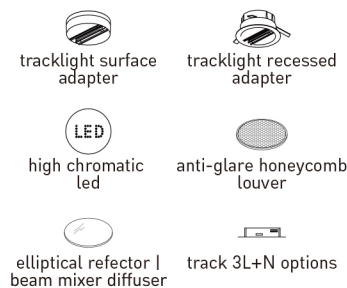

20W 40° 3000K CRI >90

Flux out:891.7 lm

Note: The Curves indicate the illuminated area and the average illumination when the luminaire is at different distance.

Juvenis DC

Quickinfo

GENERAL

Indoor Lighting-Track lights
 In 3 phase track system
 IP20
 OSRAM
 220-240 V 50/60Hz
 CITIZEN LEDs
 Shinland
 Die-casting aluminum

COLOUR

○ White ● Black

ACCESSORIES

DIMENSIONS

size in mm

Purchase Code	Luminaire Power [W]	Luminaire Lumen [lm]	Color Temperature [K]	Beam Angle [°]	CRI [Ra]
6202.030.015.3000.90	30	2650	3000	15	>90
6202.030.024.3000.90	30	2670	3000	24	>90
6202.030.040.3000.90	30	2500	3000	40	>90