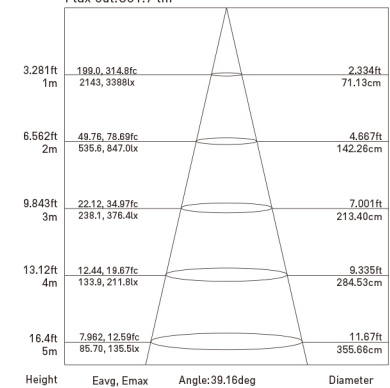

Flux out:891.7 lm

Note: The Curves indicate the illuminated area and the average illumination when the luminaire is at different distance.