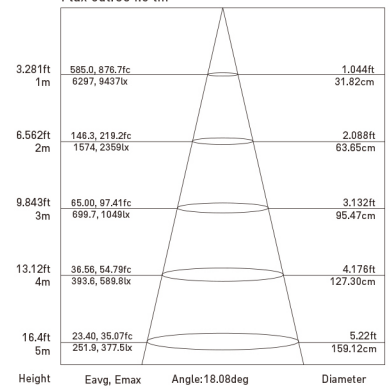

size in mm

Purchase Code	Luminaire Power [W]	Luminaire Lumen [lm]	Color Temperature [K]	Beam Angle [°]	CRI [Ra]
6202.020.015.3000.90	20	1920	3000	15	>90
6202.020.024.3000.90	20	1950	3000	24	>90
6202.020.040.3000.90	20	1820	3000	40	>90

ERP LABEL

Sample image

Juvenis DC

6202.020.015.3000.90

Packing Info

8pcs / ctn
 G.W. 9.70kg
 ctn size 465x270x380 mm

20W 15° 3000K CRI >90

Flux out:554.0 lm

Note: The Curves indicate the illuminated area and the average illumination when the luminaire is at different distance.

6202.020.024.3000.90

Packing Info

8pcs / ctn
 G.W. 9.70kg
 ctn size 465x270x380 mm

20W 24° 3000K CRI >90

Flux out:540.0 lm

Note: The Curves indicate the illuminated area and the average illumination when the luminaire is at different distance.

6202.020.040.3000.90

Packing Info

8pcs / ctn
 G.W. 9.70kg
 ctn size 465x270x380 mm