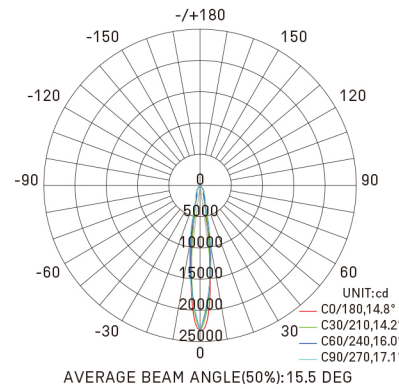

Sample image

Juvenis DC

6202.040.015.3000.90

Packing Info

8pcs / ctn
G.W. 13.720kg
ctn size 475x295x420 mm

40W 15° 3000K CRI >90