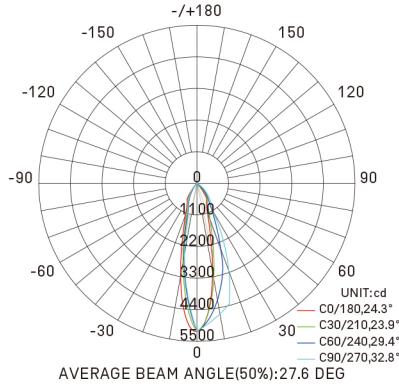

size in mm

Purchase Code	Luminaire Power [W]	Luminaire Lumen [lm]	Color Temperature [K]	Beam Angle [°]	CRI [Ra]
6202.020.015.3000.90	20	1920	3000	15	>90
6202.020.024.3000.90	20	1950	3000	24	>90
6202.020.040.3000.90	20	1820	3000	40	>90

20W 24° 3000K CRI >90

Flux out:540.0 lm

Note: The Curves indicate the illuminated area and the average illumination when the luminaire is at different distance.

6202.020.040.3000.90

Packing Info

8pcs / ctn
 G.W. 9.70kg
 ctn size 465x270x380 mm