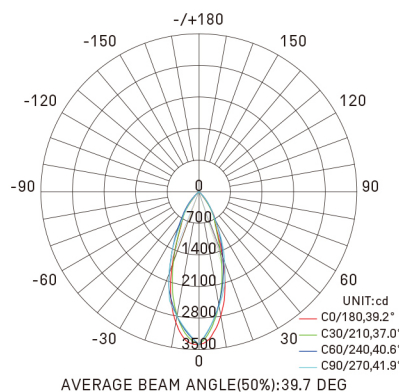

20W 40° 3000K CRI >90