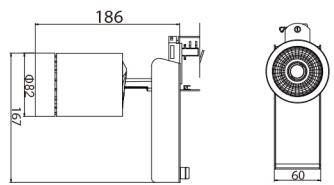

size in mm

Purchase Code	Luminaire Power [W]	Luminaire Lumen [lm]	Color Temperature [K]	Beam Angle [°]	CRI [Ra]
6202.020.015.3000.90	20	1920	3000	15	>90
6202.020.024.3000.90	20	1950	3000	24	>90
6202.020.040.3000.90	20	1820	3000	40	>90

Note: The Curves indicate the illuminated area and the average illumination when the luminaire is at different distance.

6202.020.024.3000.90

Packing Info

8pcs / ctn
 G.W. 9.70kg
 ctn size 465x270x380 mm

20W 24° 3000K CRI >90

Flux out:540.0 lm

Note: The Curves indicate the illuminated area and the average illumination when the luminaire is at different distance.

6202.020.040.3000.90

Packing Info

8pcs / ctn
 G.W. 9.70kg
 ctn size 465x270x380 mm

COLOUR

○ White ● Black

ACCESSORIES

DIMENSIONS

size in mm

Purchase Code	Luminaire Power [W]	Luminaire Lumen [lm]	Color Temperature [K]	Beam Angle [°]	CRI [Ra]
6202.030.015.3000.90	30	2650	3000	15	>90
6202.030.024.3000.90	30	2670	3000	24	>90
6202.030.040.3000.90	30	2500	3000	40	>90