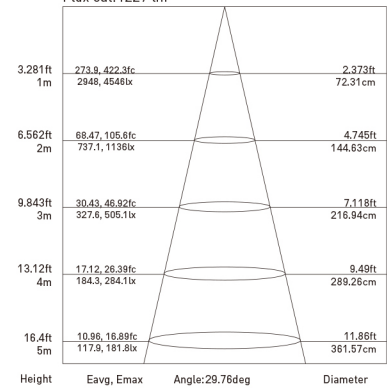

Flux out:1227 lm

Note: The Curves indicate the illuminated area and the average illumination when the luminaire is at different distance.