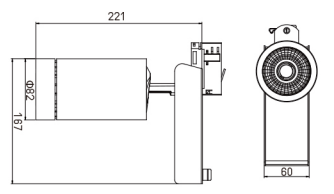

20W 24° 3000K CRI >90

Flux out:540.0 lm

Note: The Curves indicate the illuminated area and the average illumination when the luminaire is at different distance.

6202.020.040.3000.90

Packing Info

8pcs / ctn
 G.W. 9.70kg
 ctn size 465x270x380 mm

COLOUR

○ White ● Black

ACCESSORIES

DIMENSIONS

size in mm

Purchase Code	Luminaire Power [W]	Luminaire Lumen [lm]	Color Temperature [K]	Beam Angle [°]	CRI [Ra]
6202.030.015.3000.90	30	2650	3000	15	>90
6202.030.024.3000.90	30	2670	3000	24	>90
6202.030.040.3000.90	30	2500	3000	40	>90

Note: The Curves indicate the illuminated area and the average illumination when the luminaire is at different distance.

6202.030.024.3000.90

Packing Info

8pcs / ctn
 G.W. 11.10kg
 ctn size 455x300x380 mm

30W 24° 3000K CRI >90

Flux out:763.0 lm

Note: The Curves indicate the illuminated area and the average illumination when the luminaire is at different distance.

6202.030.040.3000.90

Packing Info

8pcs / ctn
 G.W. 11.10kg
 ctn size 455x270x380 mm