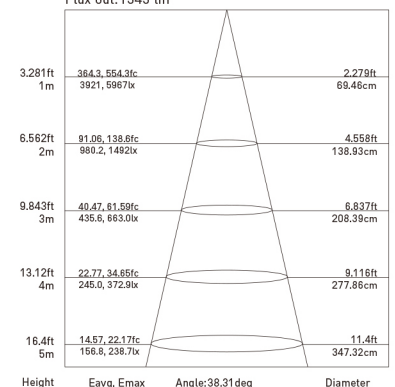

COLOUR

○ White ● Black

ACCESSORIES

DIMENSIONS

size in mm

Purchase Code	Luminaire Power [W]	Luminaire Lumen [lm]	Color Temperature [K]	Beam Angle [°]	CRI [Ra]
6202.040.015.3000.90	40	3450	3000	15	>90
6202.040.024.3000.90	40	3360	3000	24	>90
6202.040.040.3000.90	40	3300	3000	40	>90

Note:The Curves indicate the illuminated area and the average illumination when the luminaire is at different distance.

6202.040.024.3000.90

Packing Info

8pcs / ctn
 G.W. 13.72kg
 ctn size 475x295x420 mm

40W 24° 3000K CRI >90

Flux out:1118 lm

Note:The Curves indicate the illuminated area and the average illumination when the luminaire is at different distance.

6202.040.040.3000.90

Packing Info

8pcs / ctn
 G.W. 13.72kg
 ctn size 475x295x420 mm

40W 40° 3000K CRI >90

Flux out:1545 lm

Note:The Curves indicate the illuminated area and the average illumination when the luminaire is at different distance.

Juvenis DC

Juvenis FAMILY

Juvenis AC

Juvenis DC