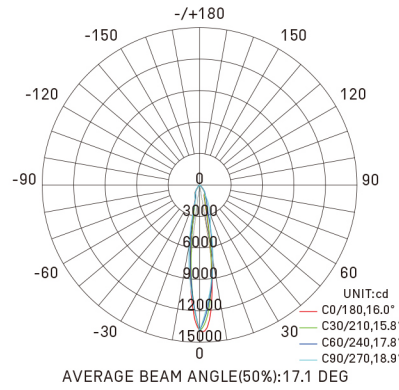

Sample image

Juvenis DC

6202.030.015.3000.90

Packing Info

8pcs / ctn
G.W. 11.10kg
ctn size 455x300x380 mm

30W 15° 3000K CRI >90