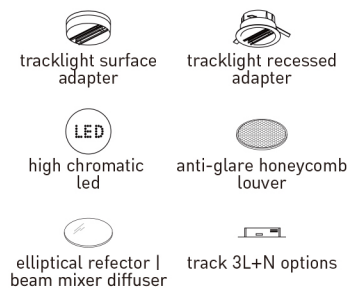

Juvenis DC

Quickinfo

GENERAL

Indoor Lighting-Track lights
 In 3 phase track system
 IP20
 OSRAM
 220-240 V 50/60Hz
 CITIZEN LEDs
 Shinland
 Die-casting aluminum

COLOUR

○ White ● Black

ACCESSORIES

DIMENSIONS