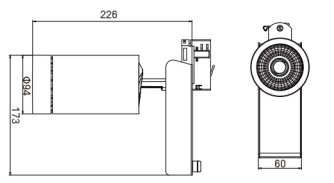

Note: The Curves indicate the illuminated area and the average illumination when the luminaire is at different distance.

6202.030.024.3000.90

Packing Info

8pcs / ctn
 G.W. 11.10kg
 ctn size 455x300x380 mm

30W 24° 3000K CRI >90

Flux out:763.0 lm

Note: The Curves indicate the illuminated area and the average illumination when the luminaire is at different distance.

6202.030.040.3000.90

Packing Info

8pcs / ctn
 G.W. 11.10kg
 ctn size 455x270x380 mm

COLOUR

○ White ● Black

ACCESSORIES

DIMENSIONS

size in mm

Purchase Code	Luminaire Power [W]	Luminaire Lumen [lm]	Color Temperature [K]	Beam Angle [°]	CRI [Ra]
6202.040.015.3000.90	40	3450	3000	15	>90
6202.040.024.3000.90	40	3360	3000	24	>90
6202.040.040.3000.90	40	3300	3000	40	>90

Note:The Curves indicate the illuminated area and the average illumination when the luminaire is at different distance.

6202.040.024.3000.90

Packing Info

8pcs / ctn
 G.W. 13.72kg
 ctn size 475x295x420 mm