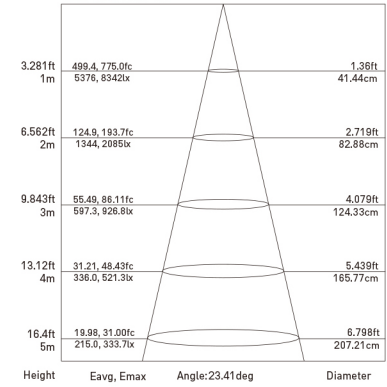

20W 24° 3000K CRI >90

Flux out:540.0 lm

Note: The Curves indicate the illuminated area and the average illumination when the luminaire is at different distance.

6202.020.040.3000.90

Packing Info

8pcs / ctn
 G.W. 9.70kg
 ctn size 465x270x380 mm

COLOUR

○ White ● Black

ACCESSORIES

DIMENSIONS

size in mm

Purchase Code	Luminaire Power [W]	Luminaire Lumen [lm]	Color Temperature [K]	Beam Angle [°]	CRI [Ra]
6202.030.015.3000.90	30	2650	3000	15	>90
6202.030.024.3000.90	30	2670	3000	24	>90
6202.030.040.3000.90	30	2500	3000	40	>90

Note: The Curves indicate the illuminated area and the average illumination when the luminaire is at different distance.

6202.030.024.3000.90

Packing Info

8pcs / ctn
 G.W. 11.10kg
 ctn size 455x300x380 mm

30W 24° 3000K CRI >90

Flux out:763.0 lm

Note: The Curves indicate the illuminated area and the average illumination when the luminaire is at different distance.

6202.030.040.3000.90

Packing Info

8pcs / ctn
 G.W. 11.10kg
 ctn size 455x270x380 mm