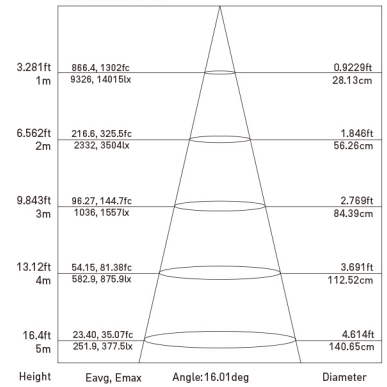

20W 24° 3000K CRI >90

Flux out:540.0 lm

Note: The Curves indicate the illuminated area and the average illumination when the luminaire is at different distance.

6202.020.040.3000.90

Packing Info

8pcs / ctn
 G.W. 9.70kg
 ctn size 465x270x380 mm

COLOUR

○ White ● Black

ACCESSORIES

DIMENSIONS

size in mm

Purchase Code	Luminaire Power [W]	Luminaire Lumen [lm]	Color Temperature [K]	Beam Angle [°]	CRI [Ra]
6202.030.015.3000.90	30	2650	3000	15	>90
6202.030.024.3000.90	30	2670	3000	24	>90
6202.030.040.3000.90	30	2500	3000	40	>90

Note: The Curves indicate the illuminated area and the average illumination when the luminaire is at different distance.

6202.030.024.3000.90

Packing Info

8pcs / ctn
 G.W. 11.10kg
 ctn size 455x300x380 mm

30W 24° 3000K CRI >90

Flux out:763.0 lm

Note: The Curves indicate the illuminated area and the average illumination when the luminaire is at different distance.

6202.030.040.3000.90

Packing Info

8pcs / ctn
 G.W. 11.10kg
 ctn size 455x270x380 mm