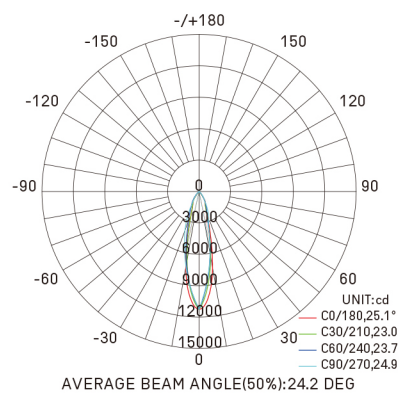

size in mm

Purchase Code	Luminaire Power [W]	Luminaire Lumen [lm]	Color Temperature [K]	Beam Angle [°]	CRI [Ra]
6202.020.015.3000.90	20	1920	3000	15	>90
6202.020.024.3000.90	20	1950	3000	24	>90
6202.020.040.3000.90	20	1820	3000	40	>90

30W 24° 3000K CRI >90

Flux out:763.0 lm

Note: The Curves indicate the illuminated area and the average illumination when the luminaire is at different distance.

6202.030.040.3000.90

Packing Info

8pcs / ctn
 G.W. 11.10kg
 ctn size 455x270x380 mm

COLOUR

○ White ● Black

ACCESSORIES

DIMENSIONS

size in mm

Purchase Code	Luminaire Power [W]	Luminaire Lumen [lm]	Color Temperature [K]	Beam Angle [°]	CRI [Ra]
6202.040.015.3000.90	40	3450	3000	15	>90
6202.040.024.3000.90	40	3360	3000	24	>90
6202.040.040.3000.90	40	3300	3000	40	>90

40W 24° 3000K CRI >90

Flux out:1118 lm

Note:The Curves indicate the illuminated area and the average illumination when the luminaire is at different distance.

6202.040.040.3000.90

Packing Info

8pcs / ctn
 G.W. 13.72kg
 ctn size 475x295x420 mm