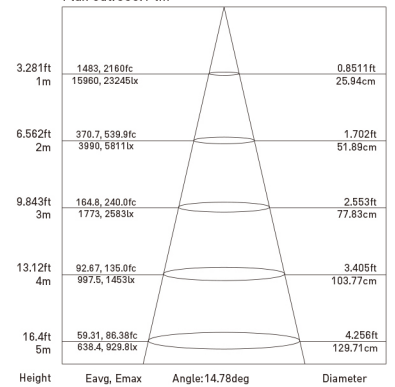

COLOUR

○ White ● Black

ACCESSORIES

DIMENSIONS

size in mm

Purchase Code	Luminaire Power [W]	Luminaire Lumen [lm]	Color Temperature [K]	Beam Angle [°]	CRI [Ra]
6202.040.015.3000.90	40	3450	3000	15	>90
6202.040.024.3000.90	40	3360	3000	24	>90
6202.040.040.3000.90	40	3300	3000	40	>90

ERP LABEL

Sample image

Juvenis DC

6202.040.015.3000.90

Packing Info

8pcs / ctn
 G.W. 13.720kg
 ctn size 475x295x420 mm

40W 15° 3000K CRI >90

Flux out:869.1 lm

Note:The Curves indicate the illuminated area and the average illumination when the luminaire is at different distance.

6202.040.024.3000.90

Packing Info

8pcs / ctn
 G.W. 13.72kg
 ctn size 475x295x420 mm

40W 24° 3000K CRI >90

Flux out:1118 lm

Note:The Curves indicate the illuminated area and the average illumination when the luminaire is at different distance.

6202.040.040.3000.90

Packing Info

8pcs / ctn
 G.W. 13.72kg
 ctn size 475x295x420 mm