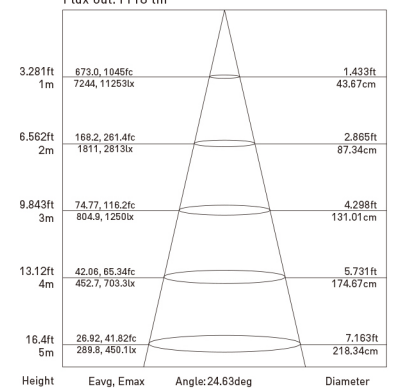

30W 24° 3000K CRI >90

Flux out:763.0 lm

Note: The Curves indicate the illuminated area and the average illumination when the luminaire is at different distance.

6202.030.040.3000.90

Packing Info

8pcs / ctn
 G.W. 11.10kg
 ctn size 455x270x380 mm

COLOUR

○ White ● Black

ACCESSORIES

DIMENSIONS

size in mm

Purchase Code	Luminaire Power [W]	Luminaire Lumen [lm]	Color Temperature [K]	Beam Angle [°]	CRI [Ra]
6202.040.015.3000.90	40	3450	3000	15	>90
6202.040.024.3000.90	40	3360	3000	24	>90
6202.040.040.3000.90	40	3300	3000	40	>90

Note:The Curves indicate the illuminated area and the average illumination when the luminaire is at different distance.

6202.040.024.3000.90

Packing Info

8pcs / ctn
 G.W. 13.72kg
 ctn size 475x295x420 mm

40W 24° 3000K CRI >90

Flux out:1118 lm

Note:The Curves indicate the illuminated area and the average illumination when the luminaire is at different distance.

6202.040.040.3000.90

Packing Info

8pcs / ctn
 G.W. 13.72kg
 ctn size 475x295x420 mm