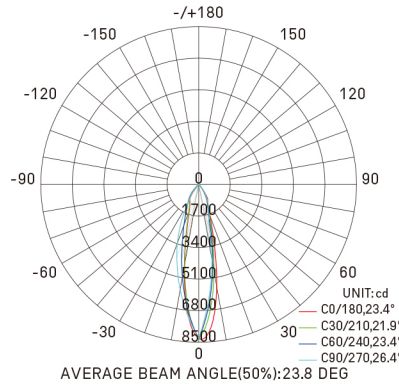

30W 24° 3000K CRI >90