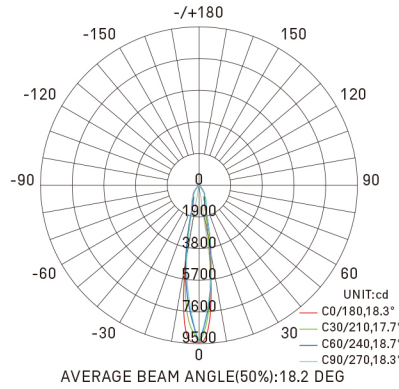

Sample image

Juvenis DC

6202.020.015.3000.90

Packing Info

8pcs / ctn
G.W. 9.70kg
ctn size 465x270x380 mm

20W 15° 3000K CRI >90