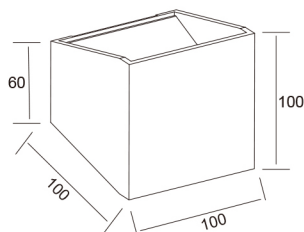

### PACKING

20 PCS / CTN  
 G.W. 13.10 kg  
 CTN size 545x225x260 mm

### DIMENSIONS

size in mm

Purchase Code	Luminaire Power [W]	Luminaire Lumen [lm]	Color Temperature [K]	Beam Angle [°]	CRI [Ra]
5104.004.000.3000.80	4	200	3000	N/A	>80