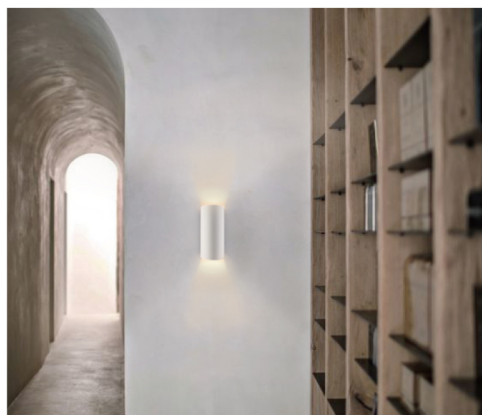

ERP LABEL

Sample image