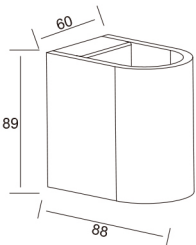

Niteo N

Quickinfo

GENERAL

Indoor Lighting-Wall light
 wall surface mounting
 IP20
 TRIDONIC
 100-240 V 50/60Hz
 Bridgelux
 Die-casting aluminum

COLOUR

○ White

PACKING

25 PCS / CTN
 G.W. 15.00 kg
 CTN size 520x155x500 mm

DIMENSIONS

size in mm

Purchase Code	Luminaire Power [W]	Luminaire Lumen [lm]	Color Temperature [K]	Beam Angle [°]	CRI [Ra]
5103.008.000.3000.80	8	385	3000	N/A	>80

ERP LABEL

Sample image

Niteo N

NITEO FAMILY