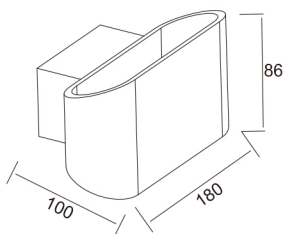

### PACKING

20 PCS / CTN  
 G.W. 17.90 kg  
 CTN size 570x385x235 mm

### DIMENSIONS

size in mm

Purchase Code	Luminaire Power [W]	Luminaire Lumen [lm]	Color Temperature [K]	Beam Angle [°]	CRI [Ra]
5101.008.000.3000.80	8	590	3000	N/A	>80