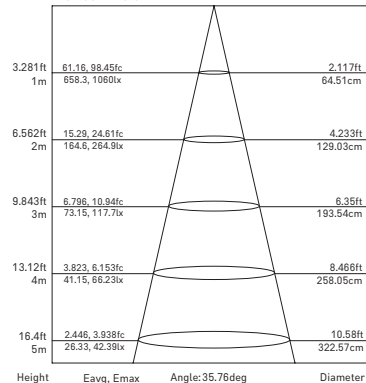

Purchase Code	Luminaire Power [W]	Luminaire Lumen [lm]	Color Temperature [K]	Beam Angle [°]	CRI [Ra]
2101.008.035.3000.80	8	610	3000	35	>80

ERP LABEL

Sample image

Arya Fixed

2101.008.035.3000.80

Packing Info

24pcs / ctn
 G.W. 8.20kg
 ctn size 360x335x265 mm

35° 3000K CRI >80

AVERAGE BEAM ANGLE(50%):36.9 DEG

Flux out:218.3 lm

Note: The Curves indicate the illuminated area and the average illumination when the luminaire is at different distance.