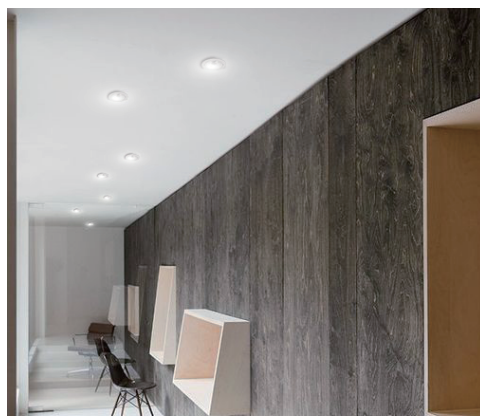

ERP LABEL

Sample image