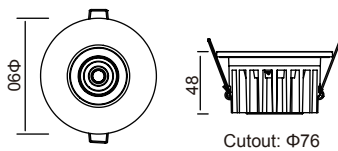

Arya Fixed

Quickinfo

GENERAL

Indoor Lighting-Recessed downlight
 Recessed
 IP20
 TRIDONIC
 100-240 V 50/60Hz
 Bridgelux
 Shinland
 Die-casting aluminum

OPTION

White Black

DIMENSIONS

size in mm

24pcs / ctn
 G.W. 8.20kg
 ctn size 360x335x265 mm

35° 3000K CRI >80

AVERAGE BEAM ANGLE(50%):36.9 DEG

Flux out:218.3 lm

Note: The Curves indicate the illuminated area and the average illumination when the luminaire is at different distance.