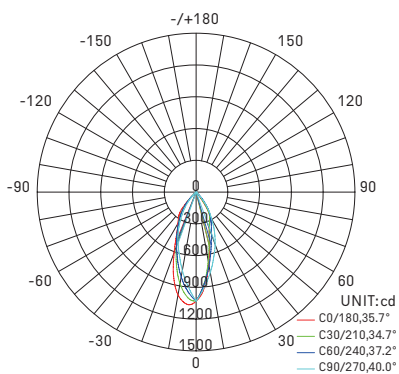

Purchase Code	Luminaire Power [W]	Luminaire Lumen [lm]	Color Temperature [K]	Beam Angle [°]	CRI [Ra]
2101.008.035.3000.80	8	610	3000	35	>80

ERP LABEL

Sample image

Arya Fixed

2101.008.035.3000.80

Packing Info

24pcs / ctn
 G.W. 8.20kg
 ctn size 360x335x265 mm

35° 3000K CRI >80

AVERAGE BEAM ANGLE(50%):36.9 DEG

Flux out:218.3 lm

Note: The Curves indicate the illuminated area and the average illumination when the luminaire is at different distance.