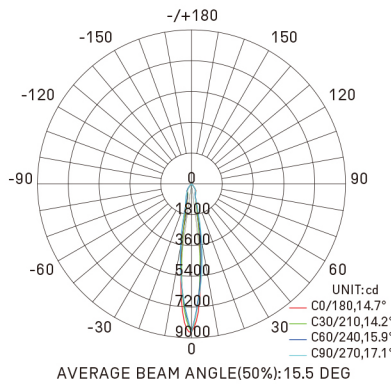

anti-glare honeycomb louver

elliptical reflector | beam mixer diffuser

DIMENSIONS

size in mm

Cutout: $\Phi 88$

ERP LABEL

Purchase Code	Luminaire Power [W]	Luminaire Lumen [lm]	Color Temperature [K]	Beam Angle [°]	CRI [Ra]
6204.020.015.3000.90	20	1400	3000	15	>90
6204.020.024.3000.90	20	1400	3000	24	>90
6204.020.040.3000.90	20	1290	3000	40	>90

Sample image

Juvenis Recessed

6204.020.015.3000.90

Packing Info

12pcs / ctn
 G.W. 8.20kg
 ctn size 460x350x230 mm

20W 15° 3000K CRI >90

Flux out:321.3 lm

Note: The Curves indicate the illuminated area and the average illumination when the luminaire is at different distance.

6204.020.024.3000.90

Packing Info

12pcs / ctn
 G.W. 8.20kg
 ctn size 460x350x230 mm

20W 24° 3000K CRI >90

Flux out:401.8 lm

Note: The Curves indicate the illuminated area and the average illumination when the luminaire is at different distance.

6204.020.040.3000.90

Packing Info

12pcs / ctn
 G.W. 8.20kg
 ctn size 460x350x230 mm

20W 40° 3000K CRI >90

Flux out:646.4 lm

Note: The Curves indicate the illuminated area and the average illumination when the luminaire is at different distance.