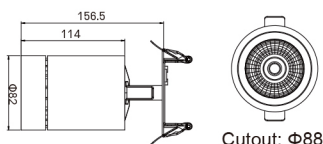

anti-glare honeycomb louver

elliptical reflector | beam mixer diffuser

DIMENSIONS

size in mm

Cutout: $\Phi 88$

ERP LABEL

Purchase Code	Luminaire Power [W]	Luminaire Lumen [lm]	Color Temperature [K]	Beam Angle [°]	CRI [Ra]
6204.020.015.3000.90	20	1400	3000	15	>90
6204.020.024.3000.90	20	1400	3000	24	>90
6204.020.040.3000.90	20	1290	3000	40	>90

Sample image

Juvenis Recessed

6204.020.015.3000.90

Packing Info

12pcs / ctn
 G.W. 8.20kg
 ctn size 460x350x230 mm

20W 15° 3000K CRI >90

Flux out:321.3 lm

Note: The Curves indicate the illuminated area and the average illumination when the luminaire is at different distance.

6204.020.024.3000.90

Packing Info

12pcs / ctn
 G.W. 8.20kg
 ctn size 460x350x230 mm

20W 24° 3000K CRI >90

Flux out:401.8 lm

Note: The Curves indicate the illuminated area and the average illumination when the luminaire is at different distance.

6204.020.040.3000.90

Packing Info

12pcs / ctn
 G.W. 8.20kg
 ctn size 460x350x230 mm

20W 40° 3000K CRI >90

Flux out:646.4 lm

Note: The Curves indicate the illuminated area and the average illumination when the luminaire is at different distance.