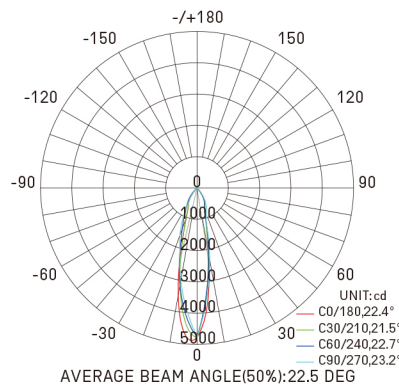

anti-glare honeycomb louver

elliptical reflector | beam mixer diffuser

DIMENSIONS

size in mm

Cutout: $\Phi 88$

ERP LABEL

Purchase Code	Luminaire Power [W]	Luminaire Lumen [lm]	Color Temperature [K]	Beam Angle [°]	CRI [Ra]
6204.020.015.3000.90	20	1400	3000	15	>90
6204.020.024.3000.90	20	1400	3000	24	>90
6204.020.040.3000.90	20	1290	3000	40	>90

Sample image

Juvenis Recessed

6204.020.015.3000.90

Packing Info

12pcs / ctn
 G.W. 8.20kg
 ctn size 460x350x230 mm

20W 15° 3000K CRI >90

Flux out:321.3 lm

Note: The Curves indicate the illuminated area and the average illumination when the luminaire is at different distance.

6204.020.024.3000.90

Packing Info

12pcs / ctn
 G.W. 8.20kg
 ctn size 460x350x230 mm

20W 24° 3000K CRI >90

Flux out:401.8 lm

Note: The Curves indicate the illuminated area and the average illumination when the luminaire is at different distance.

6204.020.040.3000.90

Packing Info

12pcs / ctn
 G.W. 8.20kg
 ctn size 460x350x230 mm

20W 40° 3000K CRI >90

Flux out:646.4 lm

Note: The Curves indicate the illuminated area and the average illumination when the luminaire is at different distance.