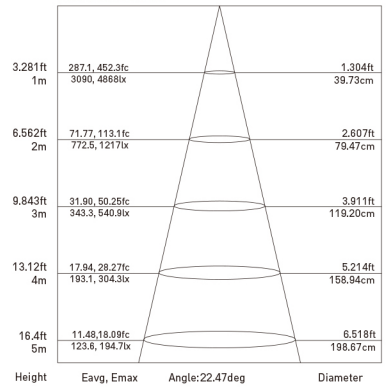

anti-glare honeycomb louver

elliptical reflector | beam mixer diffuser

DIMENSIONS

size in mm

Cutout: $\Phi 88$

ERP LABEL

Purchase Code	Luminaire Power [W]	Luminaire Lumen [lm]	Color Temperature [K]	Beam Angle [°]	CRI [Ra]
6204.020.015.3000.90	20	1400	3000	15	>90
6204.020.024.3000.90	20	1400	3000	24	>90
6204.020.040.3000.90	20	1290	3000	40	>90

Sample image

Juvenis Recessed

6204.020.015.3000.90

Packing Info

12pcs / ctn
 G.W. 8.20kg
 ctn size 460x350x230 mm

20W 15° 3000K CRI >90

Flux out:321.3 lm

Note: The Curves indicate the illuminated area and the average illumination when the luminaire is at different distance.

6204.020.024.3000.90

Packing Info

12pcs / ctn
 G.W. 8.20kg
 ctn size 460x350x230 mm

20W 24° 3000K CRI >90

Flux out:401.8 lm

Note: The Curves indicate the illuminated area and the average illumination when the luminaire is at different distance.

6204.020.040.3000.90

Packing Info

12pcs / ctn
 G.W. 8.20kg
 ctn size 460x350x230 mm

20W 40° 3000K CRI >90

Flux out:646.4 lm

Note: The Curves indicate the illuminated area and the average illumination when the luminaire is at different distance.