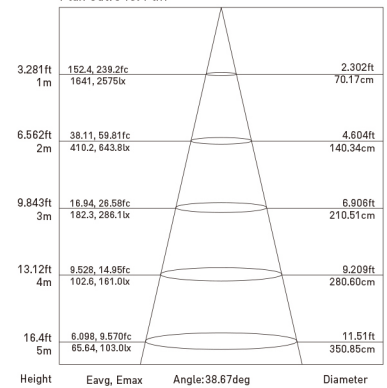

anti-glare honeycomb louver

elliptical reflector | beam mixer diffuser

DIMENSIONS

size in mm

Cutout: $\Phi 88$

ERP LABEL

Purchase Code	Luminaire Power [W]	Luminaire Lumen [lm]	Color Temperature [K]	Beam Angle [°]	CRI [Ra]
6204.020.015.3000.90	20	1400	3000	15	>90
6204.020.024.3000.90	20	1400	3000	24	>90
6204.020.040.3000.90	20	1290	3000	40	>90

Sample image

Juvenis Recessed

6204.020.015.3000.90

Packing Info

12pcs / ctn
 G.W. 8.20kg
 ctn size 460x350x230 mm

20W 15° 3000K CRI >90

Flux out:321.3 lm

Note: The Curves indicate the illuminated area and the average illumination when the luminaire is at different distance.

6204.020.024.3000.90

Packing Info

12pcs / ctn
 G.W. 8.20kg
 ctn size 460x350x230 mm

20W 24° 3000K CRI >90

Flux out:401.8 lm

Note: The Curves indicate the illuminated area and the average illumination when the luminaire is at different distance.

6204.020.040.3000.90

Packing Info

12pcs / ctn
 G.W. 8.20kg
 ctn size 460x350x230 mm

20W 40° 3000K CRI >90

Flux out:646.4 lm

Note: The Curves indicate the illuminated area and the average illumination when the luminaire is at different distance.