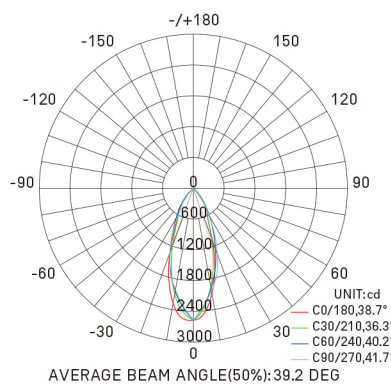

anti-glare honeycomb louver

elliptical reflector | beam mixer diffuser

DIMENSIONS

size in mm

Cutout: $\Phi 88$

ERP LABEL

Purchase Code	Luminaire Power [W]	Luminaire Lumen [lm]	Color Temperature [K]	Beam Angle [°]	CRI [Ra]
6204.020.015.3000.90	20	1400	3000	15	>90
6204.020.024.3000.90	20	1400	3000	24	>90
6204.020.040.3000.90	20	1290	3000	40	>90

Sample image

Juvenis Recessed

6204.020.015.3000.90

Packing Info

12pcs / ctn
 G.W. 8.20kg
 ctn size 460x350x230 mm

20W 15° 3000K CRI >90

Flux out:321.3 lm

Note: The Curves indicate the illuminated area and the average illumination when the luminaire is at different distance.

6204.020.024.3000.90

Packing Info

12pcs / ctn
 G.W. 8.20kg
 ctn size 460x350x230 mm

20W 24° 3000K CRI >90

Flux out:401.8 lm

Note: The Curves indicate the illuminated area and the average illumination when the luminaire is at different distance.

6204.020.040.3000.90

Packing Info

12pcs / ctn
 G.W. 8.20kg
 ctn size 460x350x230 mm

20W 40° 3000K CRI >90

Flux out:646.4 lm

Note: The Curves indicate the illuminated area and the average illumination when the luminaire is at different distance.