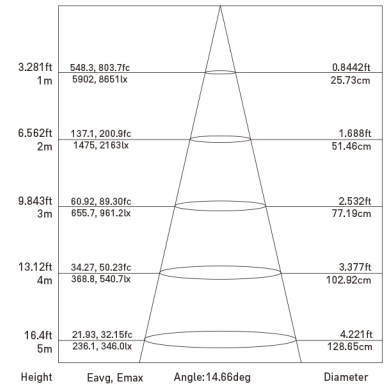

anti-glare honeycomb louver

elliptical reflector | beam mixer diffuser

DIMENSIONS

size in mm

Cutout: $\Phi 88$

ERP LABEL

Purchase Code	Luminaire Power [W]	Luminaire Lumen [lm]	Color Temperature [K]	Beam Angle [°]	CRI [Ra]
6204.020.015.3000.90	20	1400	3000	15	>90
6204.020.024.3000.90	20	1400	3000	24	>90
6204.020.040.3000.90	20	1290	3000	40	>90

Sample image

Juvenis Recessed

6204.020.015.3000.90

Packing Info

12pcs / ctn
 G.W. 8.20kg
 ctn size 460x350x230 mm

20W 15° 3000K CRI >90

Flux out:321.3 lm

Note: The Curves indicate the illuminated area and the average illumination when the luminaire is at different distance.

6204.020.024.3000.90

Packing Info

12pcs / ctn
 G.W. 8.20kg
 ctn size 460x350x230 mm

20W 24° 3000K CRI >90

Flux out:401.8 lm

Note: The Curves indicate the illuminated area and the average illumination when the luminaire is at different distance.

6204.020.040.3000.90

Packing Info

12pcs / ctn
 G.W. 8.20kg
 ctn size 460x350x230 mm

20W 40° 3000K CRI >90

Flux out:646.4 lm

Note: The Curves indicate the illuminated area and the average illumination when the luminaire is at different distance.