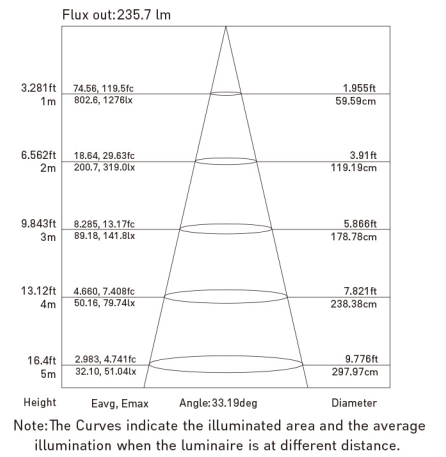

Regina Round

Regina Round

4102.008.035.3000.80

REGINA FAMILY

Regina Square

Regina Round

Regina Square

Regina Round