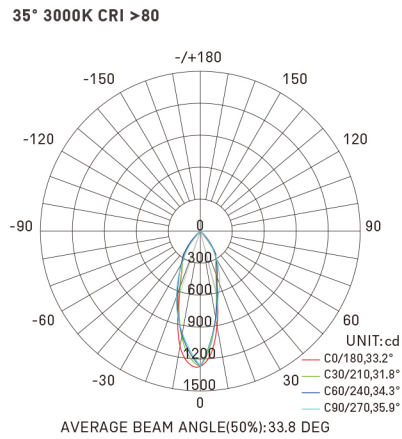

Regina Round

Regina Round

4102.008.035.3000.80

REGINA FAMILY

Regina Square

Regina Round

Regina Square

Regina Round