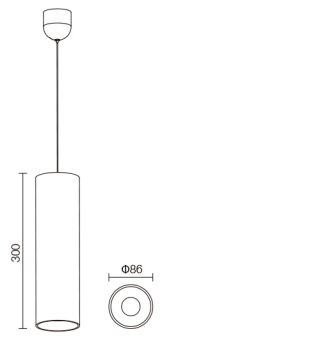

### COLOUR

White

## DIMENSIONS

size in mm

Purchase Code	Luminaire Power [W]	Luminaire Lumen [lm]	Color Temperature [K]	Beam Angle [°]	CRI [Ra]
4102.008.035.3000.80	8	680	3000	35	>80