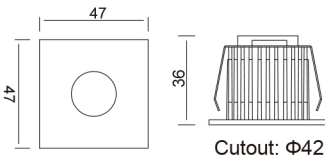

Yuca Square

Quickinfo

GENERAL

Indoor Lighting-recessed downlight
 recessed downlight
 IP20
 AREEK
 110-240 V 50/60Hz
 EPISTAR COB
 Shinland
 Die-casting aluminum

COLOUR

○ White ● Black

DIMENSIONS

size in mm

Purchase Code	Luminaire Power [W]	Luminaire Lumen [lm]	Color Temperature [K]	Beam Angle [°]	CRI [Ra]
2402.003.045.3000.80	3	250	3000	45	>80

ERP LABEL

DOBAC LED Yuca Square

This luminaire contains built-in LED lamps

A++ } LED
A+ }
A }
B }
C }
D }
E }

The lamps cannot be changed in the luminaire

847/2012

Sample image

Yuca Square

2401.003.045.3000.80

Packing Info

200pcs / ctn
 G.W. 8.50kg
 ctn size 375x325x420 mm

45° 3000K CRI >80

AVERAGE BEAM ANGLE(50%): 45.0 DEG

Flux out: 145.5 lm

Note: The Curves indicate the illuminated area and the average illumination when the luminaire is at different distance.

YUCA FAMILY

- Yuca Fixed
- Yuca Square
- Yuca Square Tilted
- Yuca Round Tilted