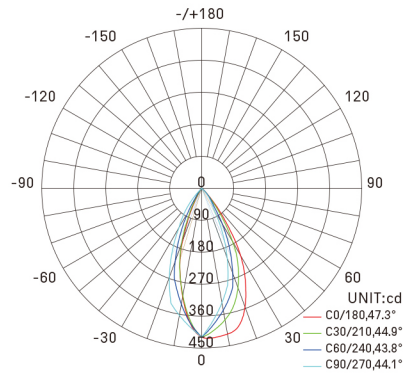

Purchase Code	Luminaire Power [W]	Luminaire Lumen [lm]	Color Temperature [K]	Beam Angle [°]	CRI [Ra]
2402.003.045.3000.80	3	250	3000	45	>80

ERP LABEL

DOBAC LED Yuca Square

This luminaire contains built-in LED lamps

A++ } LED
A+ }
A }
B }
C }
D }
E }

The lamps cannot be changed in the luminaire

847/2012

Sample image

Yuca Square

2401.003.045.3000.80

Packing Info

200pcs / ctn
 G.W. 8.50kg
 ctn size 375x325x420 mm

45° 3000K CRI >80

AVERAGE BEAM ANGLE(50%): 45.0 DEG

Flux out: 145.5 lm

Note: The Curves indicate the illuminated area and the average illumination when the luminaire is at different distance.

YUCA FAMILY

- Yuca Fixed
- Yuca Square
- Yuca Square Tilted
- Yuca Round Tilted