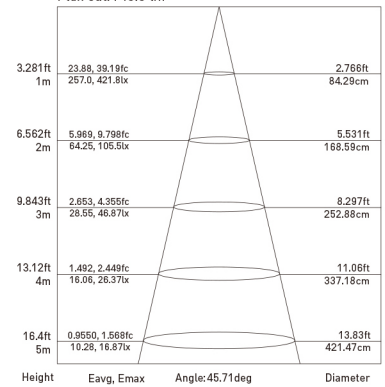

A++ } LED
A+ }
A }
B }
C }
D }
E }

The lamps cannot be changed in the luminaire

847/2012

Sample image

Yuca Square

2401.003.045.3000.80

Packing Info

200pcs / ctn
 G.W. 8.50kg
 ctn size 375x325x420 mm

45° 3000K CRI >80

AVERAGE BEAM ANGLE(50%): 45.0 DEG

Flux out: 145.5 lm

Note: The Curves indicate the illuminated area and the average illumination when the luminaire is at different distance.

YUCA FAMILY

- Yuca Fixed
- Yuca Square
- Yuca Square Tilted
- Yuca Round Tilted

Yuca Fixed

Yuca Square

Yuca Round Tilted

Yuca Square Tilted