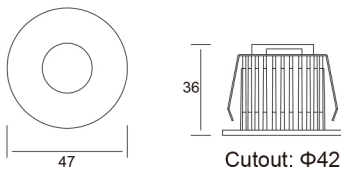

### DIMENSIONS

size in mm

Purchase Code	Luminaire Power [W]	Luminaire Lumen [lm]	Color Temperature [K]	Beam Angle [°]	CRI [Ra]
2401.003.045.3000.80	3	250	3000	45	>80

### Packing Info

200pcs / ctn  
 G.W. 8.50kg  
 ctn size 375x325x420 mm

45° 3000K CRI >80

AVERAGE BEAM ANGLE(50%):45.0 DEG

Flux out:145.5 lm

Height	Eavg, Emax	Angle:45.71deg	Diameter
3.281ft 1m	23.88, 39.19fc 267.0, 421.8lx		2.766ft 84.29cm
6.562ft 2m	5.969, 9.799fc 64.26, 106.5lx		5.531ft 168.59cm
9.843ft 3m	2.653, 4.355fc 28.55, 46.87lx		8.297ft 252.88cm
13.12ft 4m	1.492, 2.449fc 16.06, 26.37lx		11.06ft 337.18cm
16.4ft 5m	0.955, 1.568fc 10.28, 16.87lx		13.83ft 421.47cm