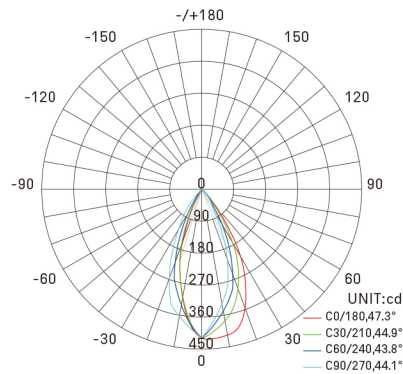

### DIMENSIONS

size in mm

Purchase Code	Luminaire Power [W]	Luminaire Lumen [lm]	Color Temperature [K]	Beam Angle [°]	CRI [Ra]
2401.003.045.3000.80	3	250	3000	45	>80

### Packing Info

200pcs / ctn  
 G.W. 8.50kg  
 ctn size 375x325x420 mm

45° 3000K CRI >80

AVERAGE BEAM ANGLE(50%):45.0 DEG

Flux out:145.5 lm

Height	Eavg, Emax	Angle:45.71deg	Diameter
3.281ft 1m	23.88, 39.19fc 267.0, 421.8lx		2.766ft 84.29cm
6.562ft 2m	5.969, 9.799fc 64.26, 106.5lx		5.531ft 168.59cm
9.843ft 3m	2.653, 4.355fc 28.55, 46.87lx		8.297ft 252.88cm
13.12ft 4m	1.492, 2.449fc 16.06, 26.37lx		11.06ft 337.18cm
16.4ft 5m	0.955, 1.568fc 10.28, 16.87lx		13.83ft 421.47cm

Note: The Curves indicate the illuminated area and the average illumination when the luminaire is at different distance.