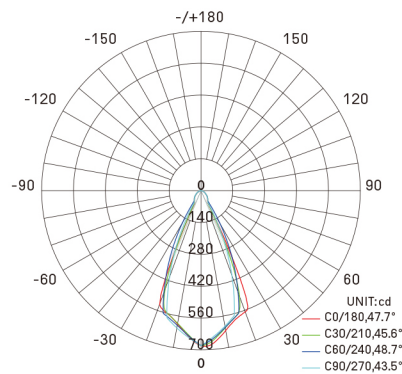

size in mm

ERP LABEL

Purchase Code	Luminaire Power [W]	Luminaire Lumen [lm]	Color Temperature [K]	Beam Angle [°]	CRI [Ra]
6205.015.005.3000.80	15	360-560	3000	5-60	>80

Sample image

PACKING

12 PCS / CTN
 G.W. 6.20 kg
 CTN size 420x305x280 mm

5° 3000K CRI >80

AVERAGE BEAM ANGLE(50%):10.3 DEG

Flux out:124.0 lm

Note: The Curves indicate the illuminated area and the average illumination when the luminaire is at different distance.

60° 3000K CRI >80

AVERAGE BEAM ANGLE(50%):46.4 DEG

Flux out:251.3 lm

Note: The Curves indicate the illuminated area and the average illumination when the luminaire is at different distance.