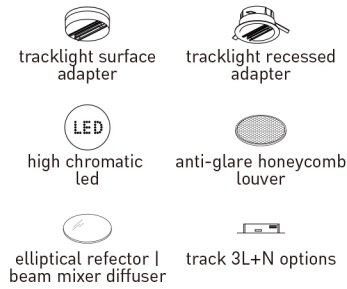

ZOOMER

Quickinfo

GENERAL

Indoor Lighting-Track lights
In 3 phase track system
IP20
TCI
220-240 V 50/60Hz
CREE
Lens (PMMA)
Die-casting aluminum

COLOUR

○ White ● Black

ACCESSORIES

DIMENSIONS

size in mm

ERP LABEL

Purchase Code	Luminaire Power [W]	Luminaire Lumen [lm]	Color Temperature [K]	Beam Angle [°]	CRI [Ra]
6205.015.005.3000.80	15	360-560	3000	5-60	>80

Sample image

PACKING

12 PCS / CTN
 G.W. 6.20 kg
 CTN size 420x305x280 mm

5° 3000K CRI >80

AVERAGE BEAM ANGLE(50%):10.3 DEG

Flux out:124.0 lm

Note: The Curves indicate the illuminated area and the average illumination when the luminaire is at different distance.

60° 3000K CRI >80

AVERAGE BEAM ANGLE(50%):46.4 DEG

Flux out:251.3 lm

Note: The Curves indicate the illuminated area and the average illumination when the luminaire is at different distance.