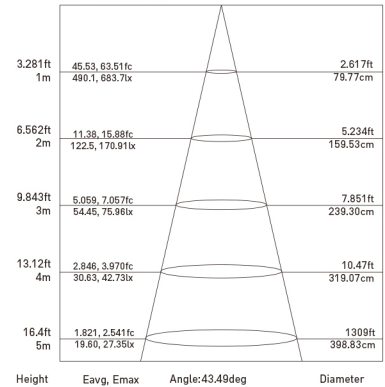

size in mm

ERP LABEL

Purchase Code	Luminaire Power [W]	Luminaire Lumen [lm]	Color Temperature [K]	Beam Angle [°]	CRI [Ra]
6205.015.005.3000.80	15	360-560	3000	5-60	>80

Sample image

PACKING

12 PCS / CTN
 G.W. 6.20 kg
 CTN size 420x305x280 mm

5° 3000K CRI >80

AVERAGE BEAM ANGLE(50%):10.3 DEG

Flux out:124.0 lm

Note: The Curves indicate the illuminated area and the average illumination when the luminaire is at different distance.

60° 3000K CRI >80

AVERAGE BEAM ANGLE(50%):46.4 DEG

Flux out:251.3 lm

Note: The Curves indicate the illuminated area and the average illumination when the luminaire is at different distance.