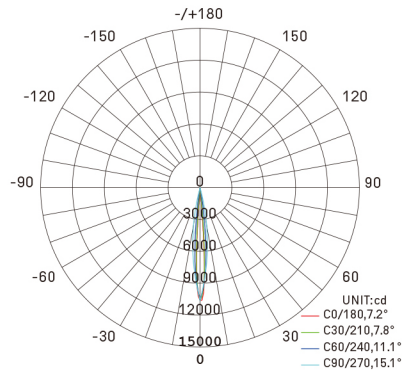

size in mm

ERP LABEL

Purchase Code	Luminaire Power [W]	Luminaire Lumen [lm]	Color Temperature [K]	Beam Angle [°]	CRI [Ra]
6205.015.005.3000.80	15	360-560	3000	5-60	>80

Sample image

PACKING

12 PCS / CTN
 G.W. 6.20 kg
 CTN size 420x305x280 mm

5° 3000K CRI >80

AVERAGE BEAM ANGLE(50%):10.3 DEG

Flux out:124.0 lm

Note: The Curves indicate the illuminated area and the average illumination when the luminaire is at different distance.

60° 3000K CRI >80

AVERAGE BEAM ANGLE(50%):46.4 DEG

Flux out:251.3 lm

Note: The Curves indicate the illuminated area and the average illumination when the luminaire is at different distance.