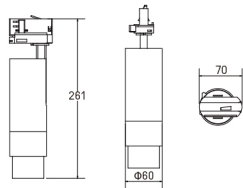

size in mm

ERP LABEL

Purchase Code	Luminaire Power [W]	Luminaire Lumen [lm]	Color Temperature [K]	Beam Angle [°]	CRI [Ra]
6205.015.005.3000.80	15	360-560	3000	5-60	>80

Sample image

PACKING

12 PCS / CTN
 G.W. 6.20 kg
 CTN size 420x305x280 mm

5° 3000K CRI >80

AVERAGE BEAM ANGLE(50%):10.3 DEG

Flux out:124.0 lm

Note: The Curves indicate the illuminated area and the average illumination when the luminaire is at different distance.

60° 3000K CRI >80

AVERAGE BEAM ANGLE(50%):46.4 DEG

Flux out:251.3 lm

Note: The Curves indicate the illuminated area and the average illumination when the luminaire is at different distance.