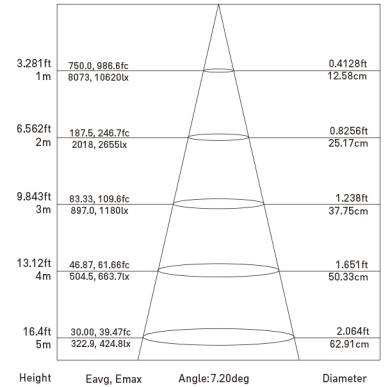

size in mm

ERP LABEL

Purchase Code	Luminaire Power [W]	Luminaire Lumen [lm]	Color Temperature [K]	Beam Angle [°]	CRI [Ra]
6205.015.005.3000.80	15	360-560	3000	5-60	>80

Sample image

PACKING

12 PCS / CTN
 G.W. 6.20 kg
 CTN size 420x305x280 mm

5° 3000K CRI >80

AVERAGE BEAM ANGLE(50%):10.3 DEG

Flux out:124.0 lm

Note: The Curves indicate the illuminated area and the average illumination when the luminaire is at different distance.

60° 3000K CRI >80

AVERAGE BEAM ANGLE(50%):46.4 DEG

Flux out:251.3 lm

Note: The Curves indicate the illuminated area and the average illumination when the luminaire is at different distance.